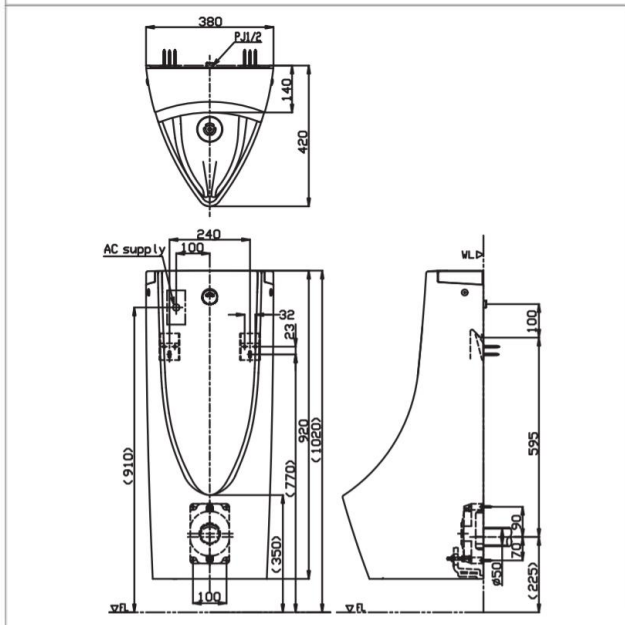

✓✓✓ Excellent

Brand

TOTO

Product Name

USWN900AEP

Description

- Wall hung urinal with manual override
- Integrated built-in sensor with push button
- CeFiONtect prevents debris on urinal surface and ion barrier glazing for a clean urinal
- Universal low lip design, easy approach for young children

Colour / Material

White

Specifications

Power	: AC 220V
Water Usage	: 0.5L / Flush
Size	: 380W x 420D x 920H mm
Water Pressure	: 0.07MPa ~ 0.75MPa