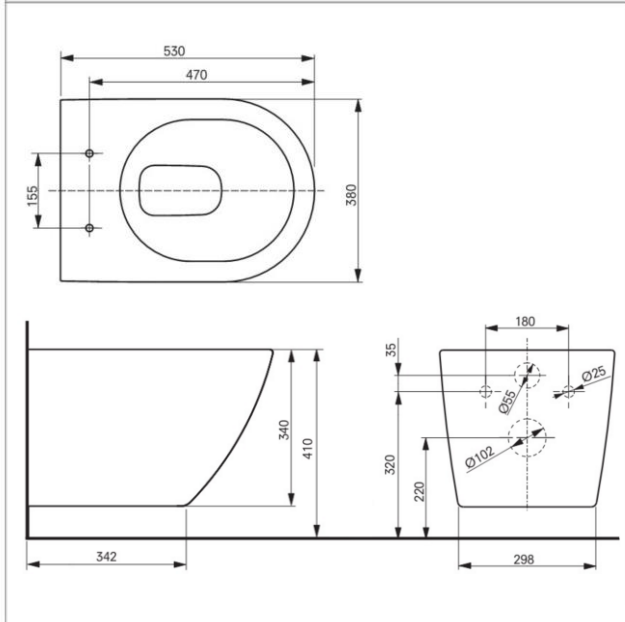

Brand

TOTO

Product Name

C762E

Description

- Wall hung toilet
- Tornado Flushing for powerful flushing effect with less amount of water
- Rimless bowl design ensures easy cleaning and ultimate hygiene
- CeFiONtect prevents debris on toilet surface

Colour / Material

White

Specifications

Flush System	: Tornado (Wash Down)
Water Usage	: 3.50 L / 2.50 L
Rough-in	: 220mm
Size	: 380W x 530D x 340H mm
Water Pressure	: 0.05MPa ~ 0.75MPa