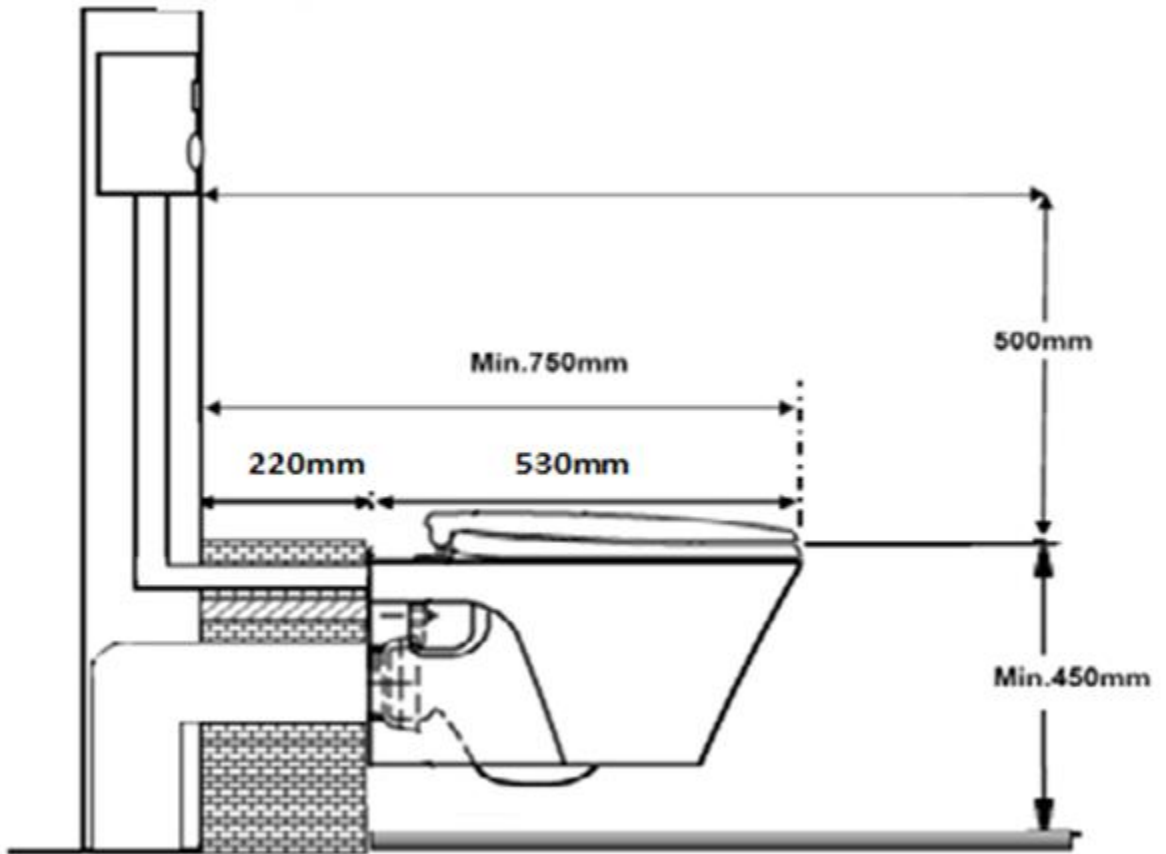

## Description

- Wall hung toilet
- Tornado Flushing for powerful flushing effect with less amount of water
- Rimless bowl design ensures easy cleaning and ultimate hygiene
- CeFiONtect prevents debris on toilet surface

## Specifications

Flush System	: Tornado (Wash Down)
Water Usage	: 3.50 L / 2.50 L
Rough-in	: 220mm
Size	: 380W x 530D x 340H mm
Water Pressure	: 0.05MPa ~ 0.75MPa

To meet the requirement of BCA Accessibility Code 2013 for Accessible individual washroom an extension low wall have to be built to meet the length of 750mm