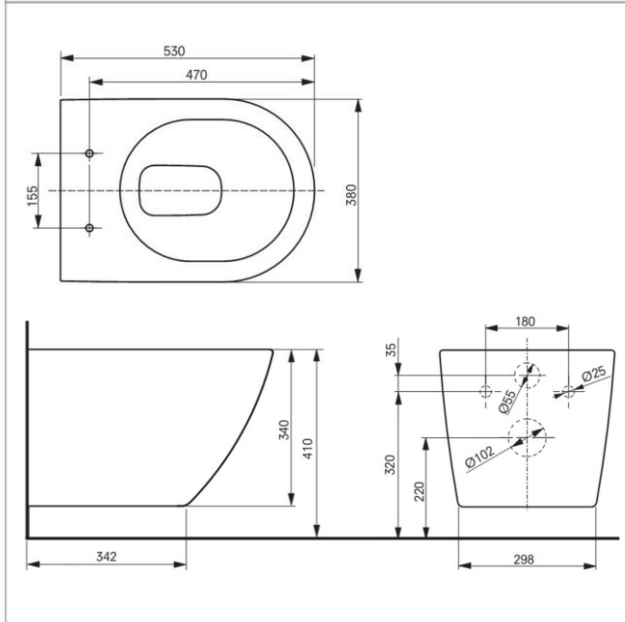

✓✓✓ Excellent

Brand

TOTO

Product Name

C762E

Description

- Wall hung toilet
- Tornado Flushing for powerful flushing effect with less amount of water
- Rimless bowl design ensures easy cleaning and ultimate hygiene
- CeFiONtect prevents debris on toilet surface

Colour / Material

White

Specifications

Flush System	: Tornado (Wash Down)
Water Usage	: 3.50 L / 2.50 L
Rough-in	: 220mm
Size	: 380W x 530D x 340H mm
Water Pressure	: 0.05MPa ~ 0.75MPa