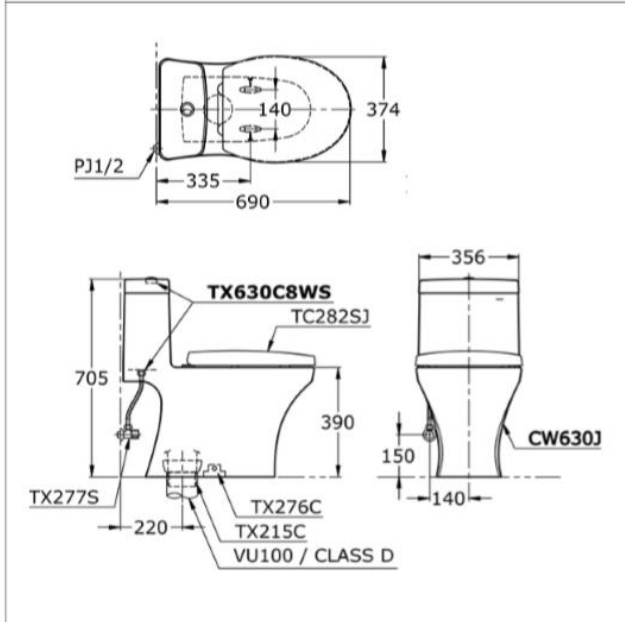

✓✓✓ Excellent

Brand

TOTO

Product Name

CW630J

Description

- One- Piece water closet
- S-trap

Colour / Material

White

Specifications

Flush System	: Wash Down
Water Usage	: 3.5L / 2.5L
Rough-in	: 220
Size	: 374W x 690D x 705H mm
Water Pressure	: 0.05MPa~0.75MPa