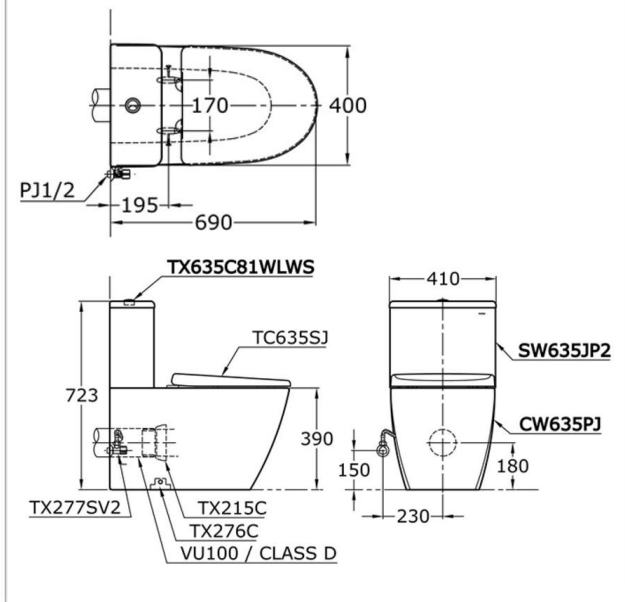

✓✓✓ Excellent

Brand

TOTO

Product Name

CW635PJ / SW635JP2

Description

- Close coupled toilet
- Adjustable to S-trap

Colour / Material

White

Specifications

Flush System	: Wash Down
Water Usage	: 3.50 L / 2.50 L
Rough-in	: 180mm (P-Trap)
	: 60mm – 255mm (S-Trap)
Size	: 400W x 690D x 723H mm
Water Pressure	: 0.05MPa ~ 0.75MPa