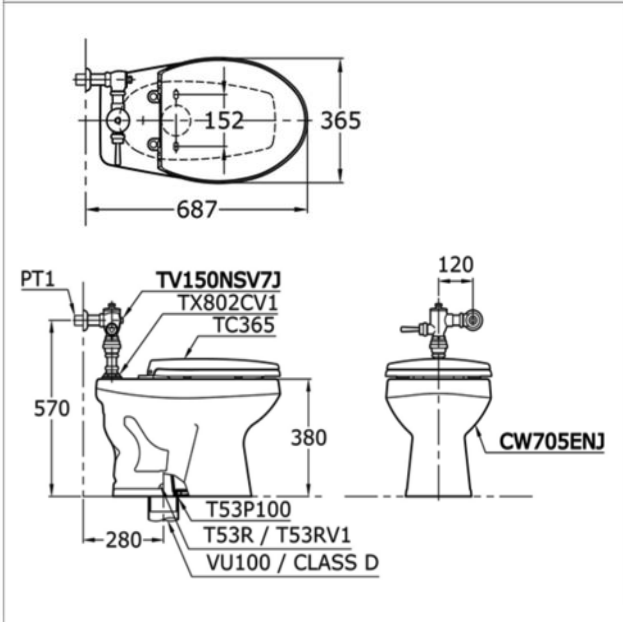

Brand

TOTO

Product Name

CW705ENJ

Description

- Floor mounted water closet
- S-Trap
- Top inlet

Colour / Material

White

Specifications

Flush System	: Siphon-jet
Rough in	: 280 mm
Size	: 365W x 687D x 380H mm