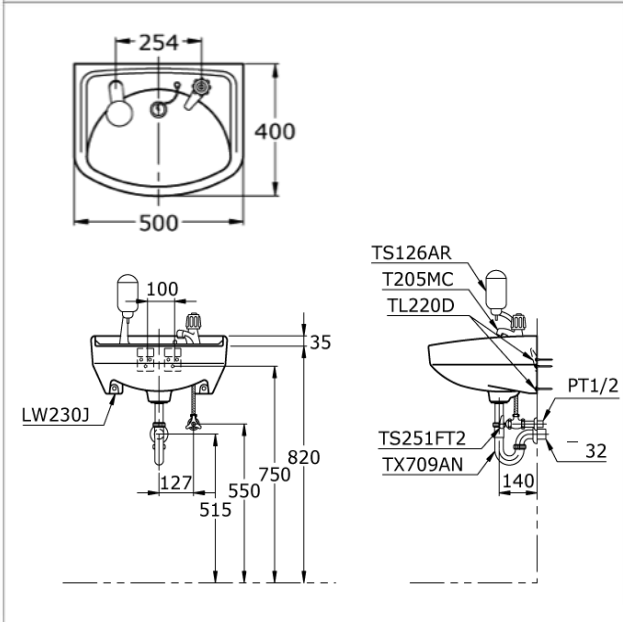

Brand

TOTO

Product Name

LW230J

Description

- Wall hung basin

Colour / Material

White

Specifications

Size : 500W x 400D mm