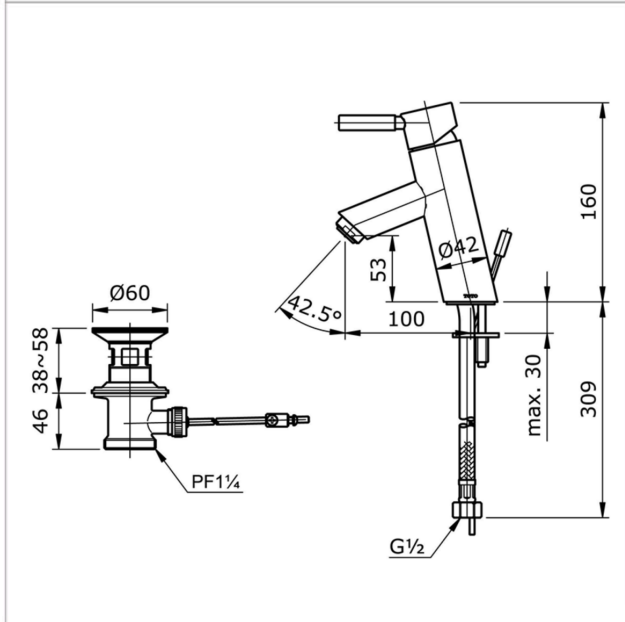

Brand

TOTO

Product Name

TX115LELBR

Description

- Single lever basin mixer with 1 1/4" pop-up waste

Colour / Material

Chrome

Specifications

- Spout length : 100 mm
- Water pressure : 0.05MPa ~ 0.75MPa