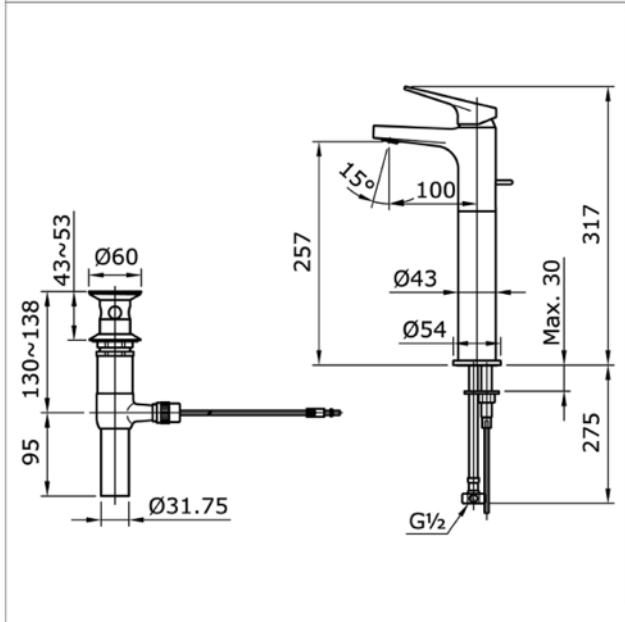

Brand

TOTO

Product Name

TX116LRSN

Description

- Extended single lever basin mixer with 1" pop-up waste

Colour / Material

Chrome

Specifications

- Spout length : 100 mm
- Height : 317 mm
- Water pressure : 0.05MPa ~ 0.75MPa