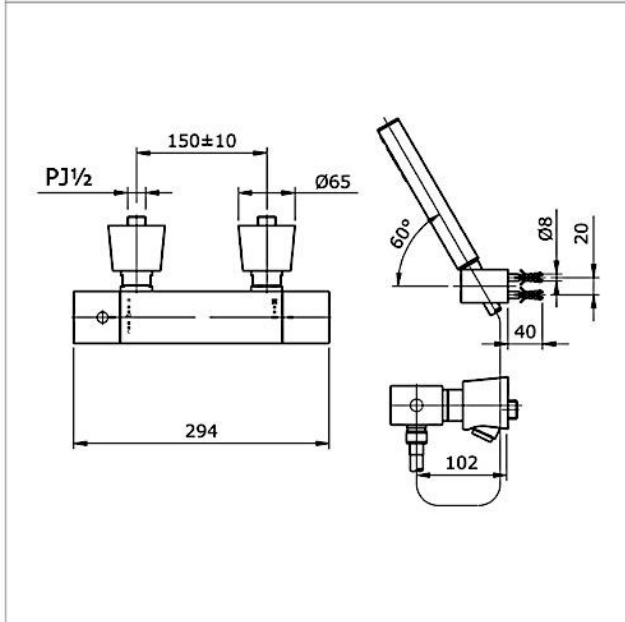

Brand

TOTO

Product Name

TX450SI

Description

- Thermostat shower set
- Regular maintenance and inspection at least every 12 months or more frequently is required.

Colour / Material

Chrome

Specifications

Water pressure : 0.05MPa ~ 0.75MPa