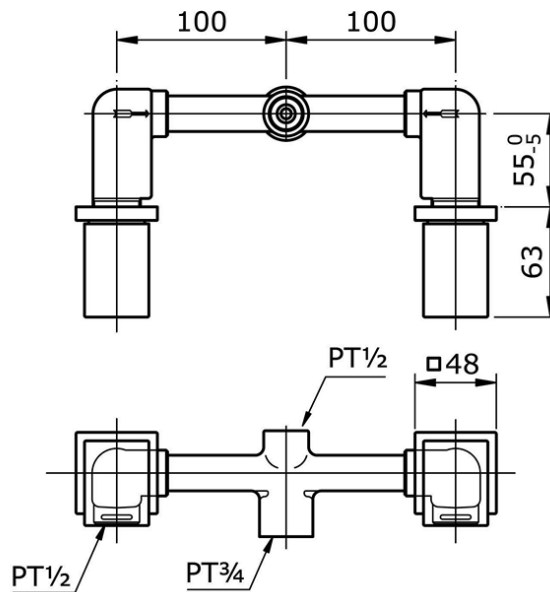

TX468SBI

IDR 2,610,000.00

Mixing Valve For Bath & Shower

Min Water Pressure: 0.05 MPa

Max Water Pressure: 0.75 MPa

Some products may not be available in your area

Prices indicated are manufacturer's suggested retail price, prices may change anytime without notice.