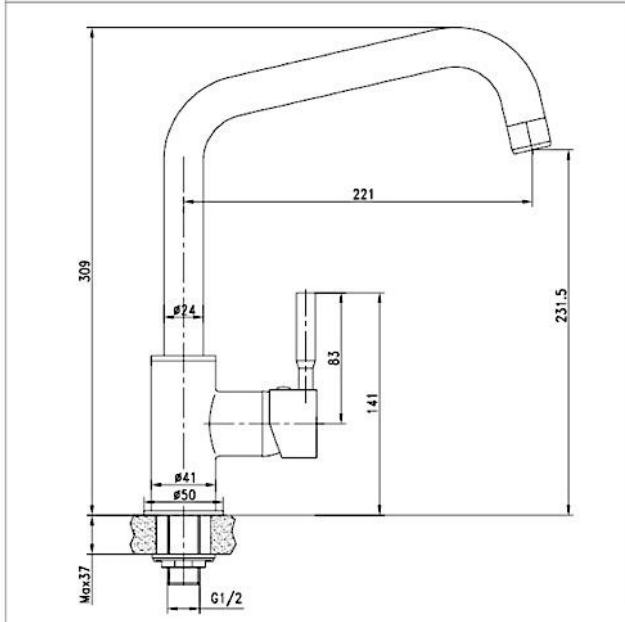

Brand

LOUIS

Product Name

SD97005T-3S

Description

- Single lever sink tap

Colour / Material

Brass Chrome

Specifications

- Spout Length : 221 mm
- Water Usage : 3.16 L/min
- Flow Stream : Bubble type