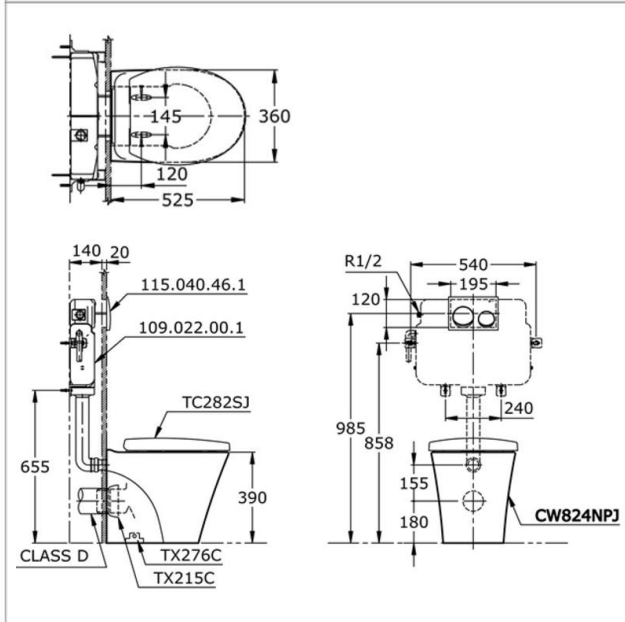

Brand

TOTO

Product Name

CW824NPJ

Description

- Wall faced toilet
- Back inlet

Colour / Material

White

Specifications

Flush System	: Wash Down, Dual Flush
Water Usage	: 3.5L / 2.5L
Rough-in	: 180 mm (P-Trap)
Size	: 360W x 525D x 390H mm
Water Pressure	: 0.05MPa ~ 0.75MPa