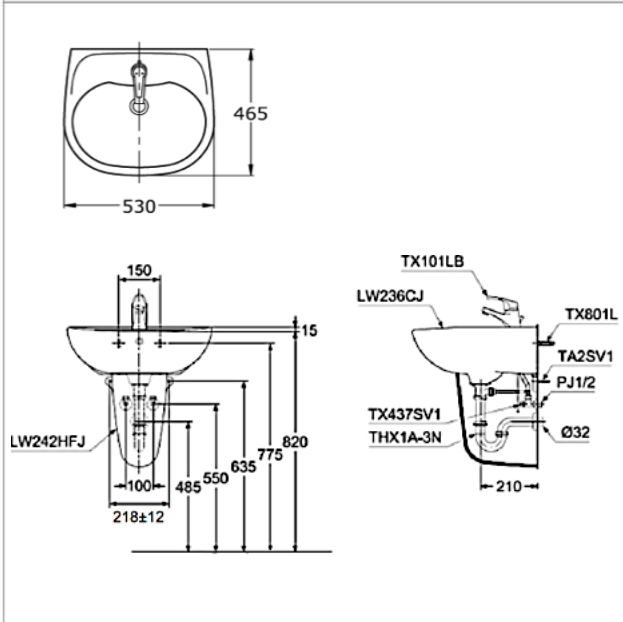

Brand

TOTO

Product Name

LW236CJ / LW242HFJ

Description

- LW236CJ: Wall hung basin
- LW242HFJ: Half pedestal

Colour / Material

White

Specifications

LW236CJ Size : 530W x 465D mm