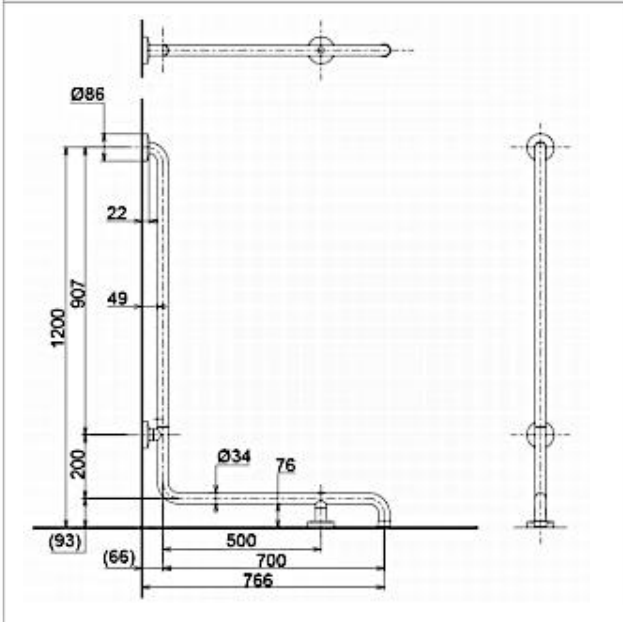

Brand

TOTO

Product Name

T112CL6N V1

Description

- Left grab-bar
- Durable quality

Colour / Material

Stainless Steel coated with soft PVC

Specifications

Size : 1200L x 766W mm