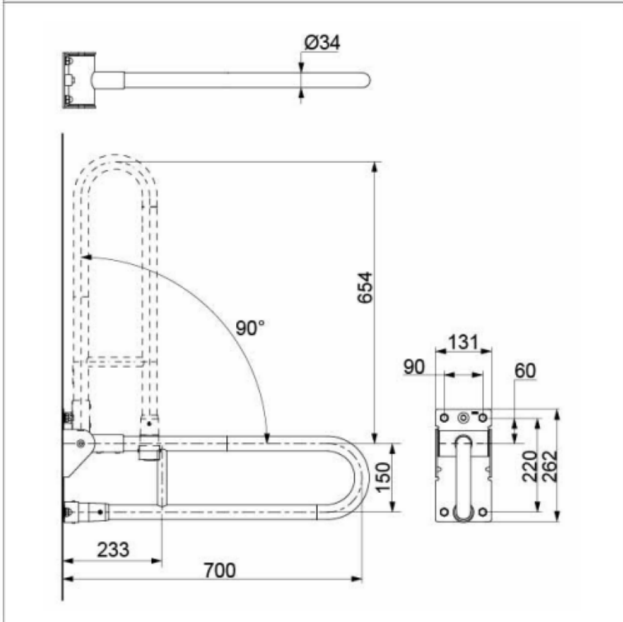

Brand

TOTO

Product Name

T112H7RV1

Description

- Lift-up grab-bar
- Flip type
- Durable quality

Colour / Material

Stainless Steel coated with soft PVC

Specifications

Size : 700L x 150W mm