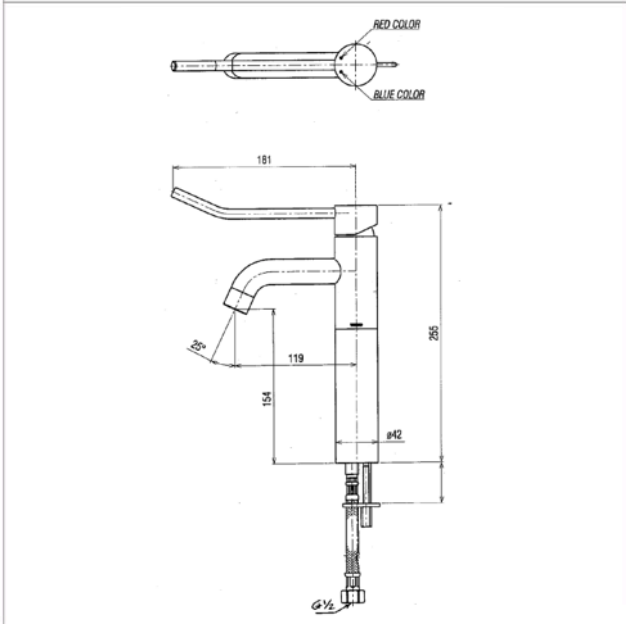

✔✔ Very Good

**Brand**

TOTO

**Product Name**

TX116LESV4K13

**Description**

- Extended single long lever basin mixer (without pop-up waste)

**Colour / Material**

Chrome

**Specifications**

- Spout length : 119 mm
- Height : 255 mm
- Water pressure : 0.05MPa ~ 0.75MPa