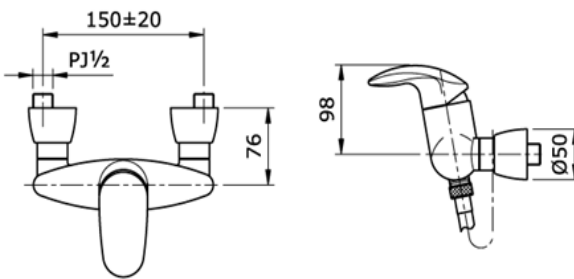

✓ ✓ Very Good

Brand

TOTO

Product Name

TX474SFMV1BR

Description

- Single level shower mixer

Colour / Material

Chrome

Specifications

Water pressure : 0.05MPa ~ 0.75MPa