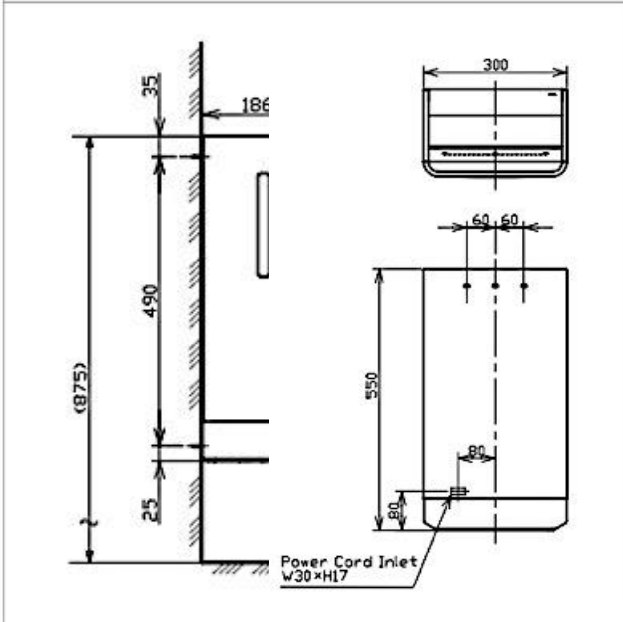

Brand

TOTO

Product Name

TYC423WC

Description

- High Speed Double Side Type
- The double sided high speed features completely dry your hands almost instantly
- Save energy and natural resources

Colour / Material

White

Specifications

Size	: 300W x 186D x 550H mm
Power	: 670W (No Heater)
Consumption	: AC230V-50/60Hz
Weight	: 7.4kg

Detail Technical Drawing for TYC423WC