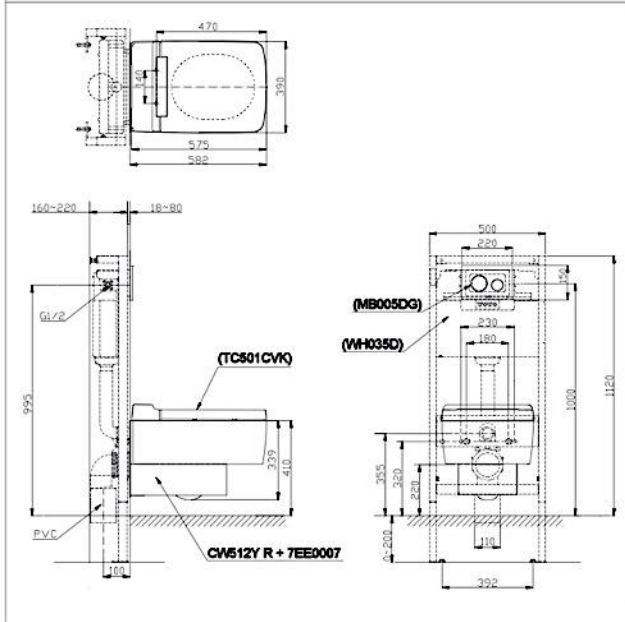

✓✓✓ Excellent

Brand

TOTO

Product Name

CW512Y

Description

- Wall hung toilet
- Tornado Flushing for powerful flushing effect with less amount of water
- CeFiONtect prevents debris on toilet surface
- Rimless bowl design ensures easy cleaning and ultimate hygiene

Colour / Material

White

Specifications

Flush System	: Tornado (Wash Down)
Water Usage	: 3.50 L / 2.50 L
Rough-in	: 220mm
Size	: 390W x 582D x 340H mm