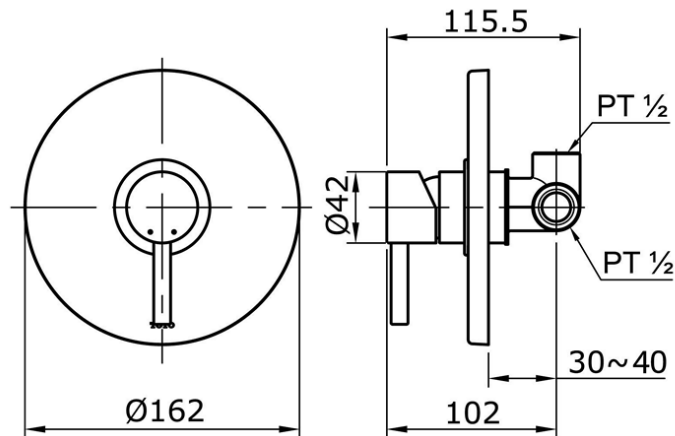

TX443SESN

IDR 1,110,000.00

Single Lever Shower Mixer

Min Water Pressure: 0.05 MPa

Max Water Pressure: 0.75 MPa

Some products may not be available in your area

Prices indicated are manufacturer's suggested retail price, prices may change anytime without notice.