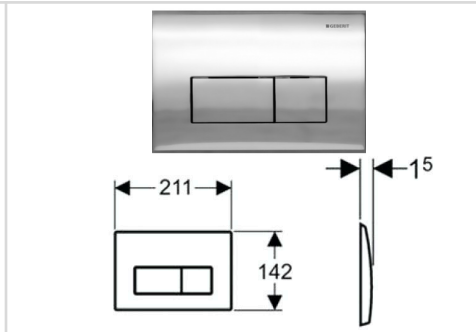

Model Name: 115.258.00.1
Kappa 50
Material: Stainless Steel
Color: Stainless Steel Brushed

Model Name: 115.260.46.1
Kappa 50
Material: Die-cast Zinc
Color: Matt Chrome-plated

Model Name: 115.260.11.1
Kappa 50
Material: Plastic
Color: White Alpine

Model Name: 115.240.KN.1
Kappa 21
Material: Plastic
Color: Matt Chrome

Model Name: 115.228.46.1
Kappa 20
Material: Plastic
Color: Matt Chrome-plated

Model Name: 116.055.KH.1
Remote Flush Actuator
Material: Plastic
Color: Matt