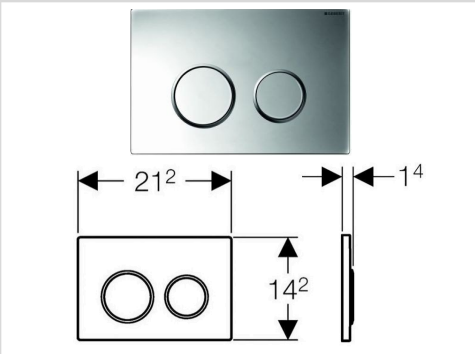

Model Name: 115.258.00.1
Kappa 50
Material: Stainless Steel
Color: Stainless Steel Brushed

Model Name: 115.260.46.1
Kappa 50
Material: Die-cast Zinc
Color: Matt Chrome-plated

Model Name: 115.260.11.1
Kappa 50
Material: Plastic
Color: White Alpine

Model Name: 115.240.KN.1
Kappa 21
Material: Plastic
Color: Matt Chrome

Model Name: 115.228.46.1
Kappa 20
Material: Plastic
Color: Matt Chrome-plated

Model Name: 116.055.KH.1
Remote Flush Actuator
Material: Plastic
Color: Matt