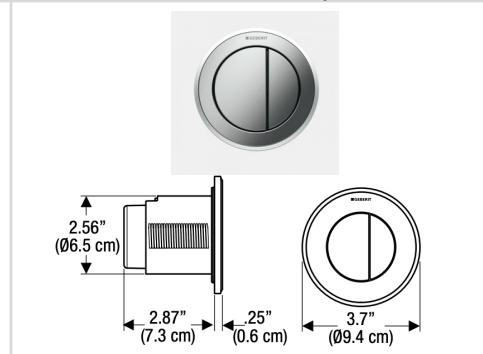

Model Name: 115.258.00.1
Kappa 50
Material: Stainless Steel
Color: Stainless Steel Brushed

Model Name: 115.260.46.1
Kappa 50
Material: Die-cast Zinc
Color: Matt Chrome-plated

Model Name: 115.260.11.1
Kappa 50
Material: Plastic
Color: White Alpine

Model Name: 115.240.KN.1
Kappa 21
Material: Plastic
Color: Matt Chrome

Model Name: 115.228.46.1
Kappa 20
Material: Plastic
Color: Matt Chrome-plated

Model Name: 116.055.KH.1
Remote Flush Actuator
Material: Plastic
Color: Matt