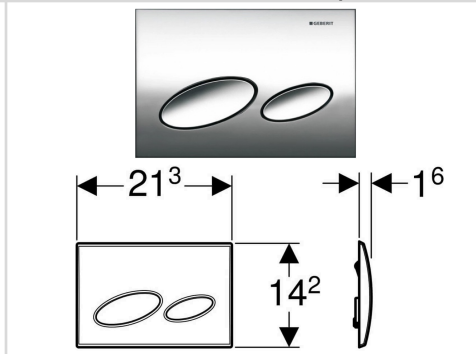

Model Name: 115.258.00.1
Kappa 50
Material: Stainless Steel
Color: Stainless Steel Brushed

Model Name: 115.260.46.1
Kappa 50
Material: Die-cast Zinc
Color: Matt Chrome-plated

Model Name: 115.260.11.1
Kappa 50
Material: Plastic
Color: White Alpine

Model Name: 115.240.KN.1
Kappa 21
Material: Plastic
Color: Matt Chrome

Model Name: 115.228.46.1
Kappa 20
Material: Plastic
Color: Matt Chrome-plated

Model Name: 116.055.KH.1
Remote Flush Actuator
Material: Plastic
Color: Matt