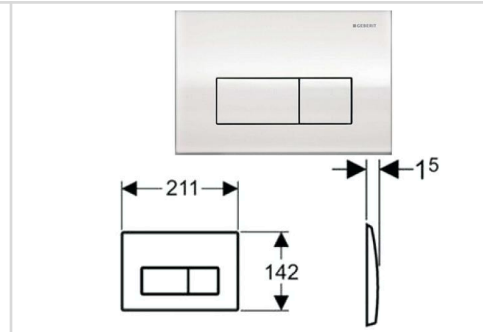

Model Name: 115.258.00.1
Kappa 50
Material: Stainless Steel
Color: Stainless Steel Brushed

Model Name: 115.260.46.1
Kappa 50
Material: Die-cast Zinc
Color: Matt Chrome-plated

Model Name: 115.260.11.1
Kappa 50
Material: Plastic
Color: White Alpine

Model Name: 115.240.KN.1
Kappa 21
Material: Plastic
Color: Matt Chrome

Model Name: 115.228.46.1
Kappa 20
Material: Plastic
Color: Matt Chrome-plated

Model Name: 116.055.KH.1
Remote Flush Actuator
Material: Plastic
Color: Matt