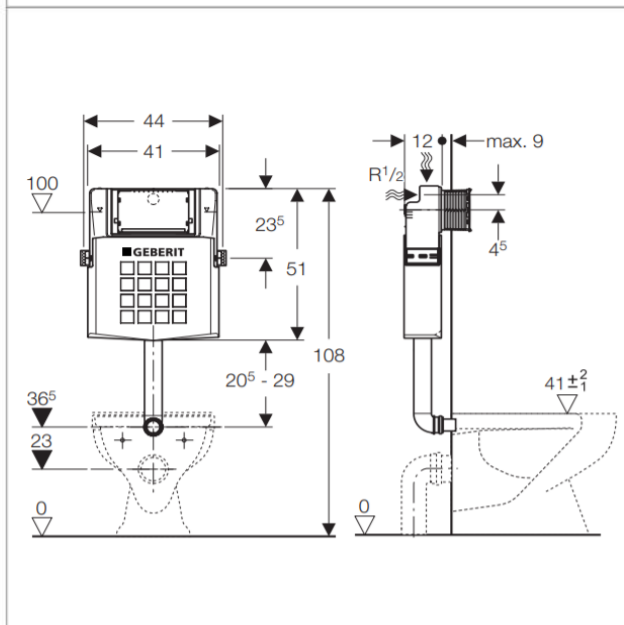

Brand

GEBERIT

Product Name

224.326.00.1

Description

- Geberit Sigma Naked Concealed Cistern
- Front Operated
- Recommend to have a 1/2 inch drainage pipe. This is to allow any leakage to be drained off and detected visually.

Colour / Material

Specifications

Water Usage	: 3.5 / 2.5L
Height	: 1080 mm
Thickness	: 120 mm

Recommended Installation Height When Paired With TOTO Washlet Or Washer

* 380mm flush pipe will be provided

Model Name: 115.883.JQ.1
Sigma 30
Material: Plastic (**Easy to clean**)
Color: Matt Chrome