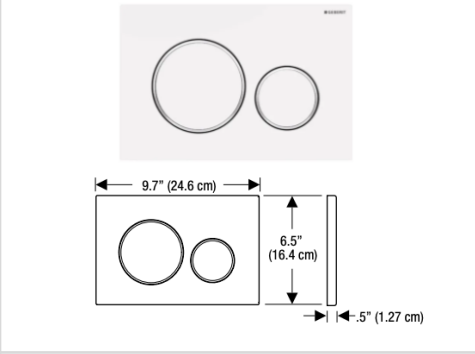

Model Name: 115.882.01.1
Sigma 20
Material: Plastic (**Easy to clean**)
Color: Matte White