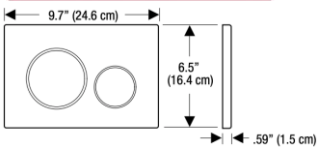

Stock availability to be advised

Model Name: 115.761.00.5
Sigma 21
Material: Decorative Laminate
Color: Beige & Bright Chrome