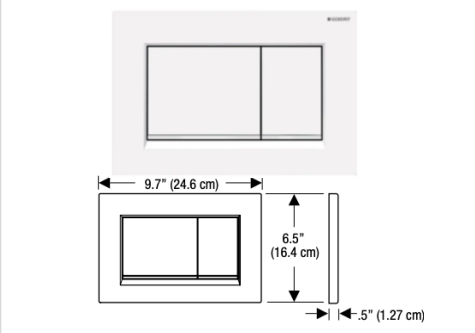

Model Name: 115.883.01.1
Sigma 30
Material: Plastic (**Easy to clean**)
Color: Matte White