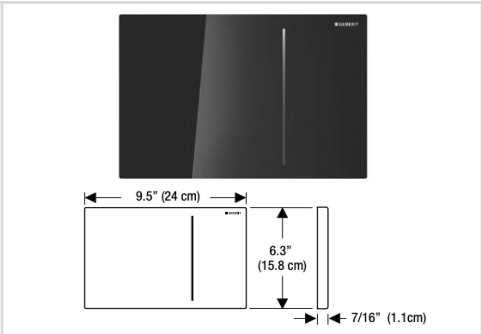

Model Name: 115.620.SJ.1
Sigma 70
Material: Glass
Color: Black Glass