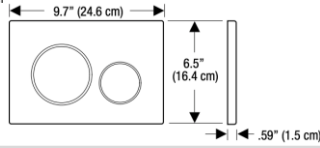

Model Name: 115.761.00.6
Sigma 21
Material: Decorative Laminate
Color: Grey Lien & Bright Chrome

Model Name: 115.761.00.7
Sigma 21
Material: Decorative Laminate
Color: Dark Rock & Bright Chrome