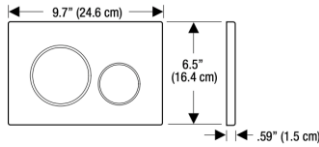

Stock availability to be advised

Model Name: 115.652.SI.1
Sigma 21
Material: Glass
Color: White & Brass