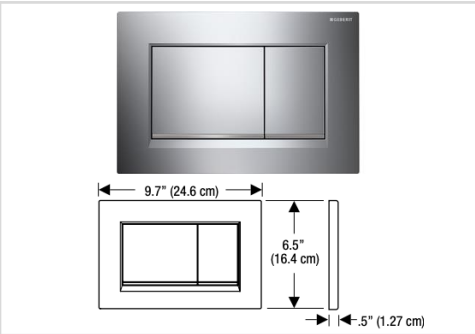

Brand

GEBERIT

Product Name

224.326.00.1

Description

- Geberit Sigma Naked Concealed Cistern
- Front Operated
- Recommend to have a 1/2 inch drainage pipe. This is to allow any leakage to be drained off and detected visually.

Colour / Material

Specifications

Water Usage	: 3.5 / 2.5L
Height	: 1080 mm
Thickness	: 120 mm

Recommended Installation Height When Paired With TOTO Washlet Or Washer

* 380mm flush pipe will be provided

Model Name: 115.883.JQ.1
Sigma 30
Material: Plastic (**Easy to clean**)
Color: Matt Chrome