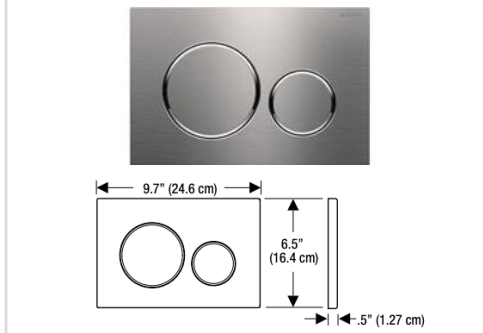

Model Name: 115.882.SN.1
Sigma 20
Material: Stainless Steel
(**Easy to clean**)
Color: Stainless Steel Brushed