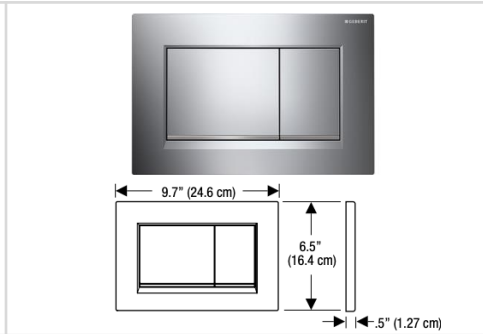

Colour / Material

Specifications

Water Usage	: 3.5 / 2.5L
Height	: 1080 mm
Thickness	: 120 mm

Recommended Installation Height When Paired With TOTO Washlet Or Washer

* 380mm flush pipe will be provided

Model Name: 115.883.JQ.1
Sigma 30
Material: Plastic (**Easy to clean**)
Color: Matt Chrome