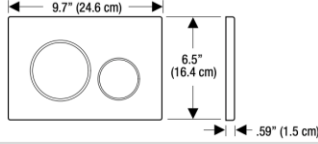

Stock availability to be advised