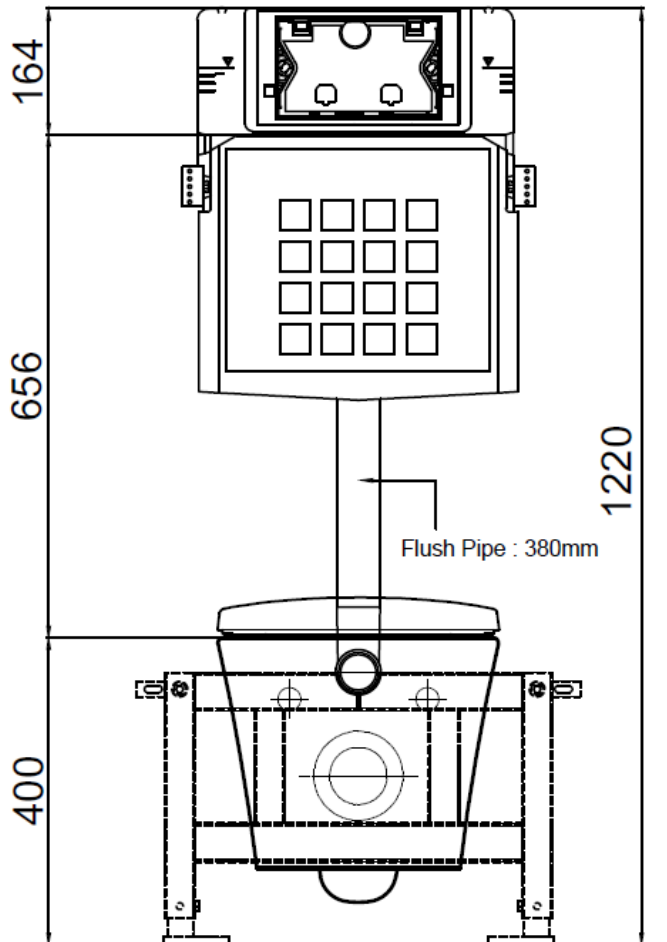

Brand

GEBERIT

Product Name

224.326.00.1

Description

- Geberit Sigma Naked Concealed Cistern
- Front Operated
- Recommend to have a 1/2 inch drainage pipe. This is to allow any leakage to be drained off and detected visually.

Colour / Material

Specifications

Water Usage	: 3.5 / 2.5L
Height	: 1080 mm
Thickness	: 120 mm

Recommended Installation Height When Paired With TOTO Washlet Or Washer

* 380mm flush pipe will be provided

Model Name: 115.883.JQ.1
Sigma 30
Material: Plastic (**Easy to clean**)
Color: Matt Chrome