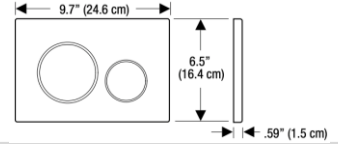

Stock availability to be advised