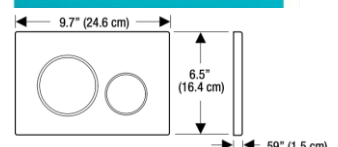

Model Name: 115.761.00.2
Sigma 21
Material: Decorative Laminate
Color: Abyss Blue & Bright Chrome