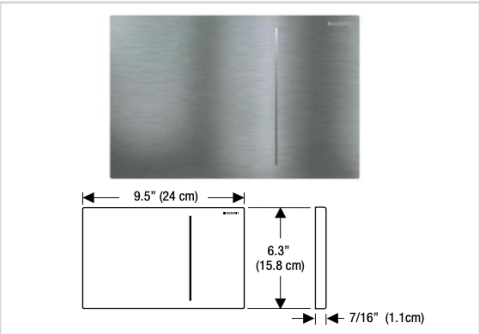

Model Name: 115.620.FW.1
Sigma 70
Material: Stainless Steel
Color: Stainless Steel Brushed