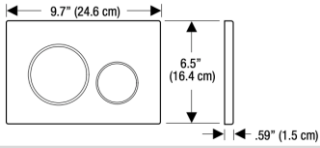

Model Name: 115.761.00.6
Sigma 21
Material: Decorative Laminate
Color: Grey Lien & Bright Chrome

Model Name: 115.761.00.7
Sigma 21
Material: Decorative Laminate
Color: Dark Rock & Bright Chrome