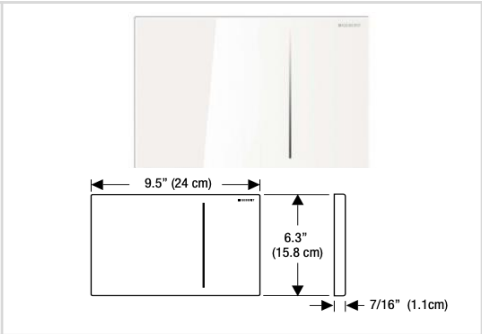

Model Name: 115.620.SI.1
Sigma 70
Material: Glass
Color: White Glass