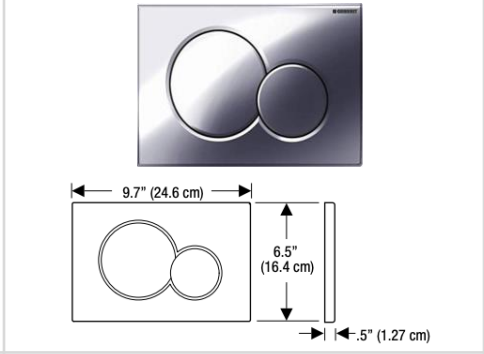

Model Name: 115.770.21.5
Sigma 01
Material: Plastic
Color: Bright Chrome