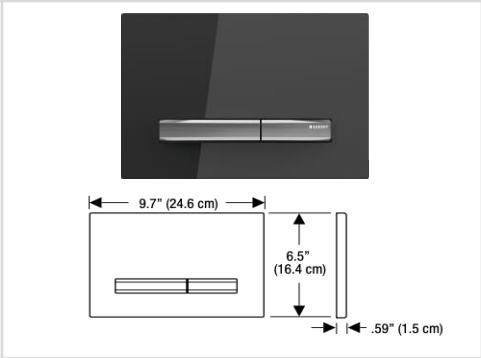

Model Name: 115.788.SD.2
Sigma 50
Material: Die-cast Zinc, Glass
Color: Smoked Glass Reflective