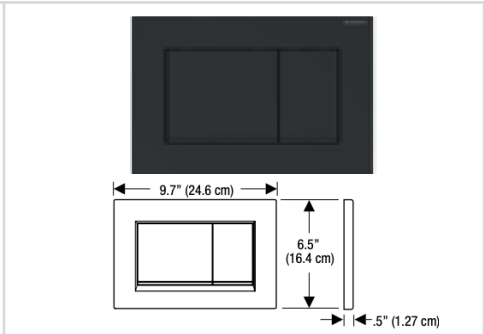

Colour / Material

Specifications

Water Usage	: 3.5 / 2.5L
Height	: 1080 mm
Thickness	: 120 mm

Recommended Installation Height When Paired With TOTO Washlet Or Washer

* 380mm flush pipe will be provided

Model Name: 115.883.JQ.1
Sigma 30
Material: Plastic (**Easy to clean**)
Color: Matt Chrome