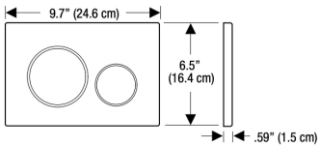

Stock availability to be advised

Model Name: 115.670.11.2
Sigma 50
Material: Plastic
Color: White & Red Gold