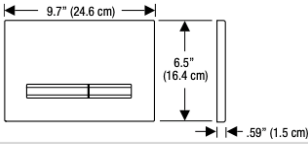

Stock availability to be advised