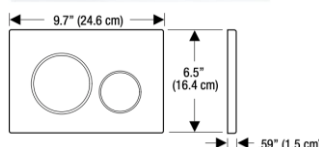

Stock availability to be advised

Model Name: 115.651.SJ.1
Sigma 21
Material: Glass
Color: Black