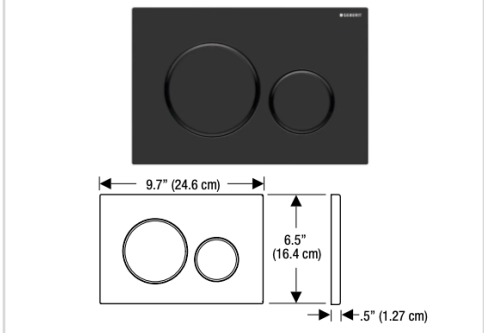

Model Name: 115.882.16.1
Sigma 20
Material: Plastic (**Easy to clean**)
Color: Matte Black