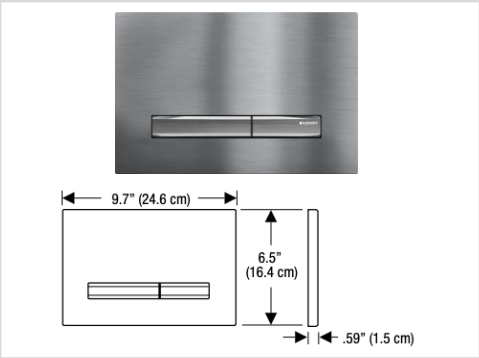

Model Name: 115.788.GH.2
Sigma 50
Material: Die-cast Zinc, Brass
Color: Brushed Chrome