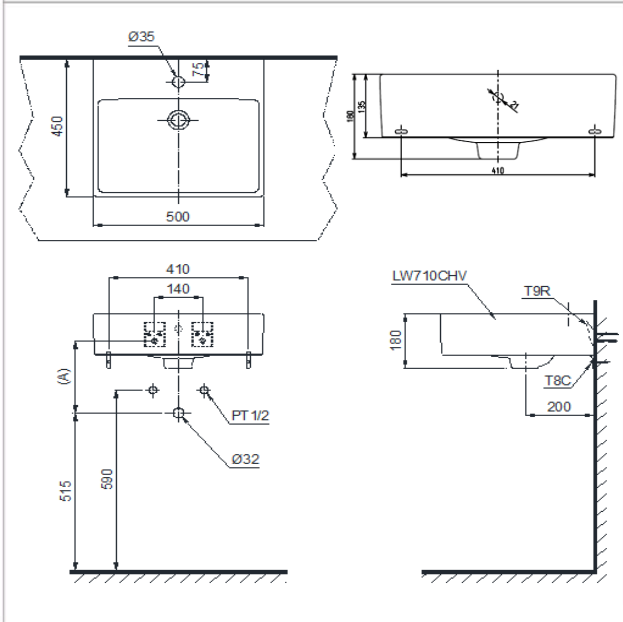

Brand

TOTO

Product Name

L710CHE

Description

- Wall hung wash basin
- CeFiONtect technology applied, super smooth surface to prevent debris and dirt on the surface

Colour / Material

White

Specifications

Size : 500W x 450D x 135H mm