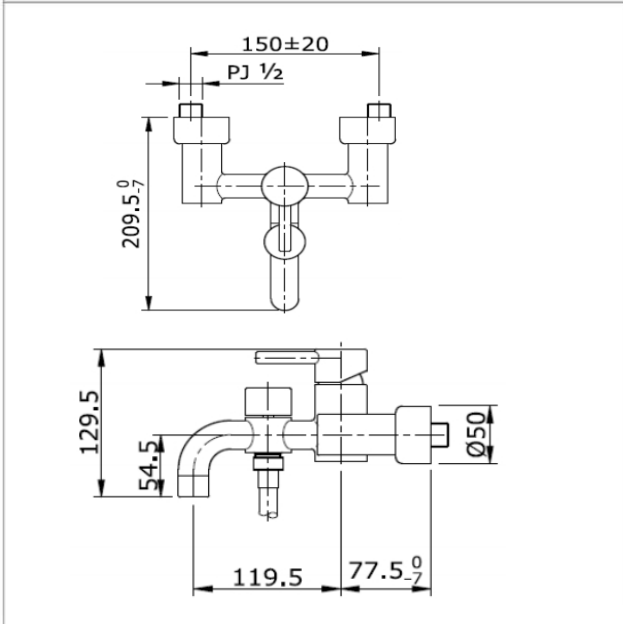

✓ ✓ Very Good

**Brand**

TOTO

**Product Name**

TX471SESV1

**Description**

- Single level shower mixer

**Colour / Material**

Chrome

**Specifications**

Water pressure : 0.05MPa ~ 0.75MPa