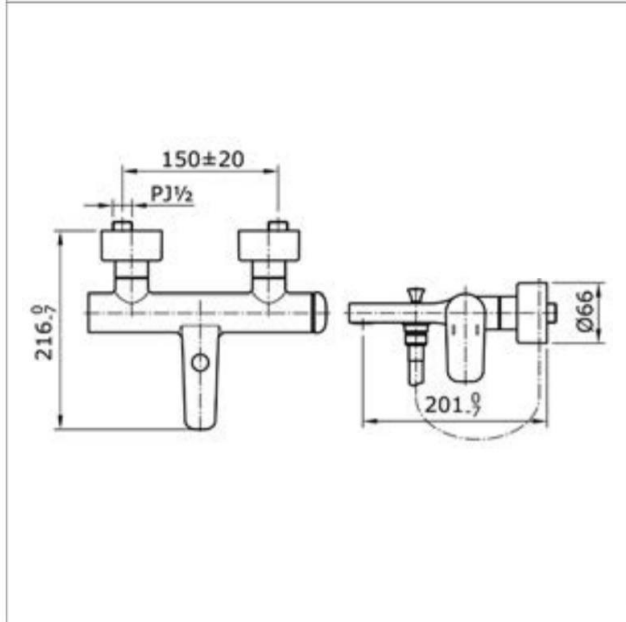

Brand

TOTO

Product Name

TX471SXV1

Description

- "ALISEI Collection" Single Lever Bath & Shower Mixer

Colour / Material

Chrome

Specifications

Water pressure : 0.05MPa ~ 0.75MPa