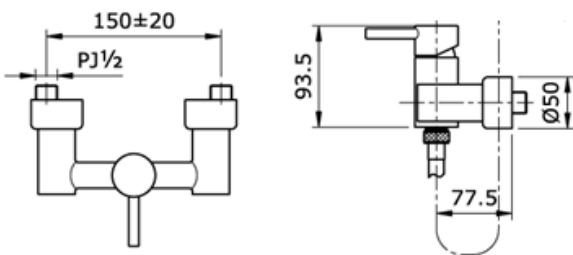

✓ ✓ Very Good

Brand

TOTO

Product Name

TX474SESMV1

Description

- Single level shower mixer

Colour / Material

Chrome

Specifications

Water pressure : 0.05MPa ~ 0.75MPa