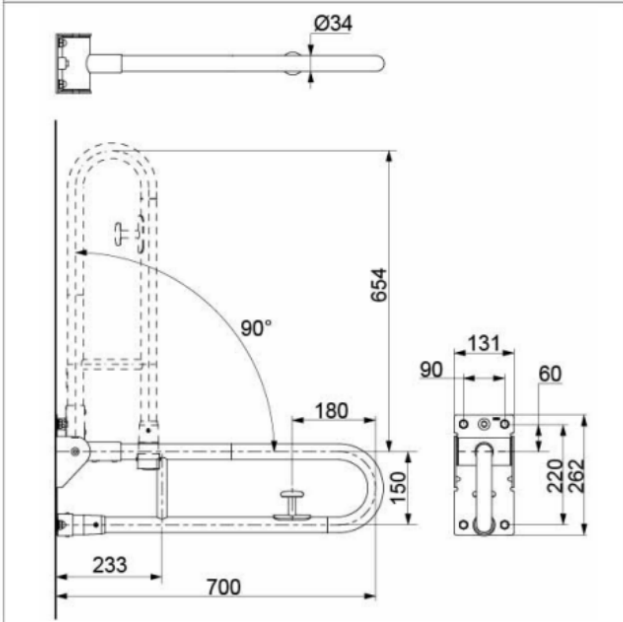

Brand

TOTO

Product Name

T114HK7R#MLA

Description

- Flip Type Grab Bar
- Universal Design
- Safe & Easy to use
- Durable Quality

Colour / Material

Stainless Steel coated with soft PVC

Specifications

Size : 700L x 160W mm