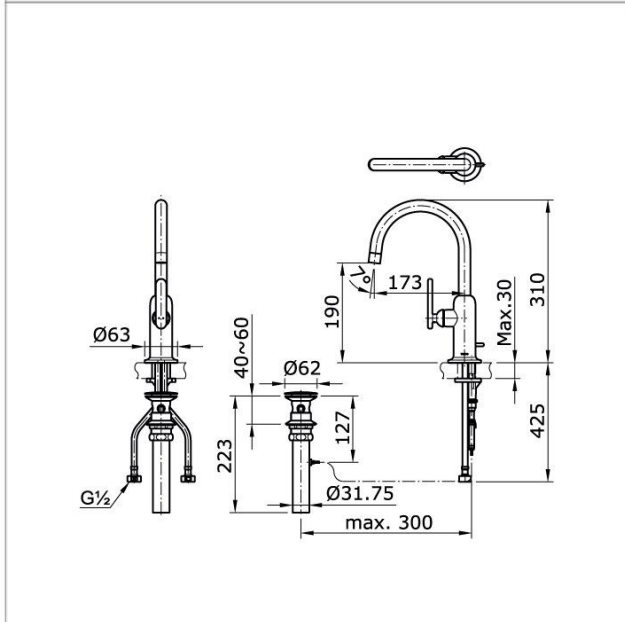

**Brand**

TOTO

**Product Name**

TX115LY

**Description**

- Single Lever Lavatory Faucet with 1" One Push Pop-Up Waste

**Colour / Material**

Chrome

**Specifications**

Spout length : 173 mm  
Height : 310 mm