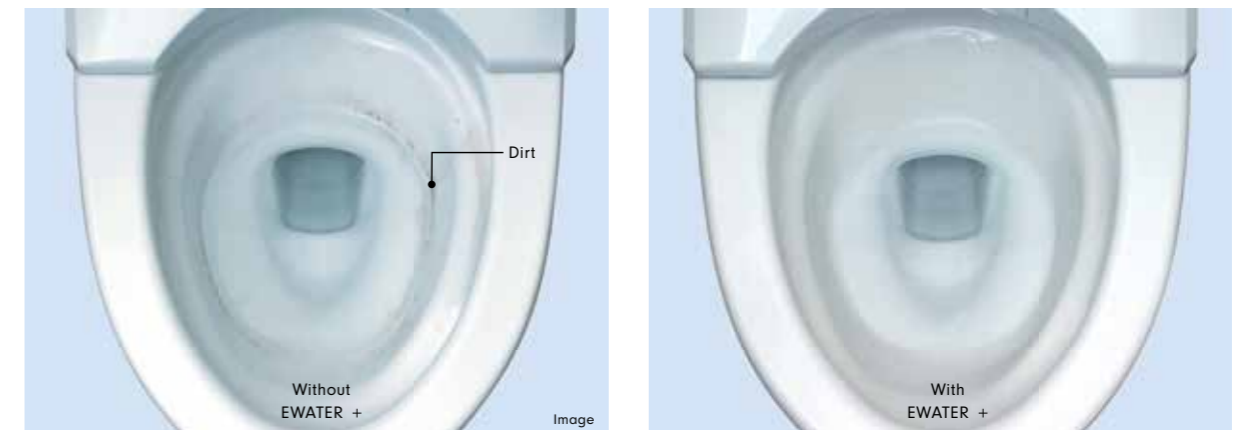

## SUPPRESSES the accumulation of Waste on BOWL

EWATER+ washes the wand and toilet bowl where waste tend to accumulate and produce stains that can become permanent. Using no chemicals or cleaning agents, EWATER+ provides peace of mind every day that microscopic stains has no place to hide.