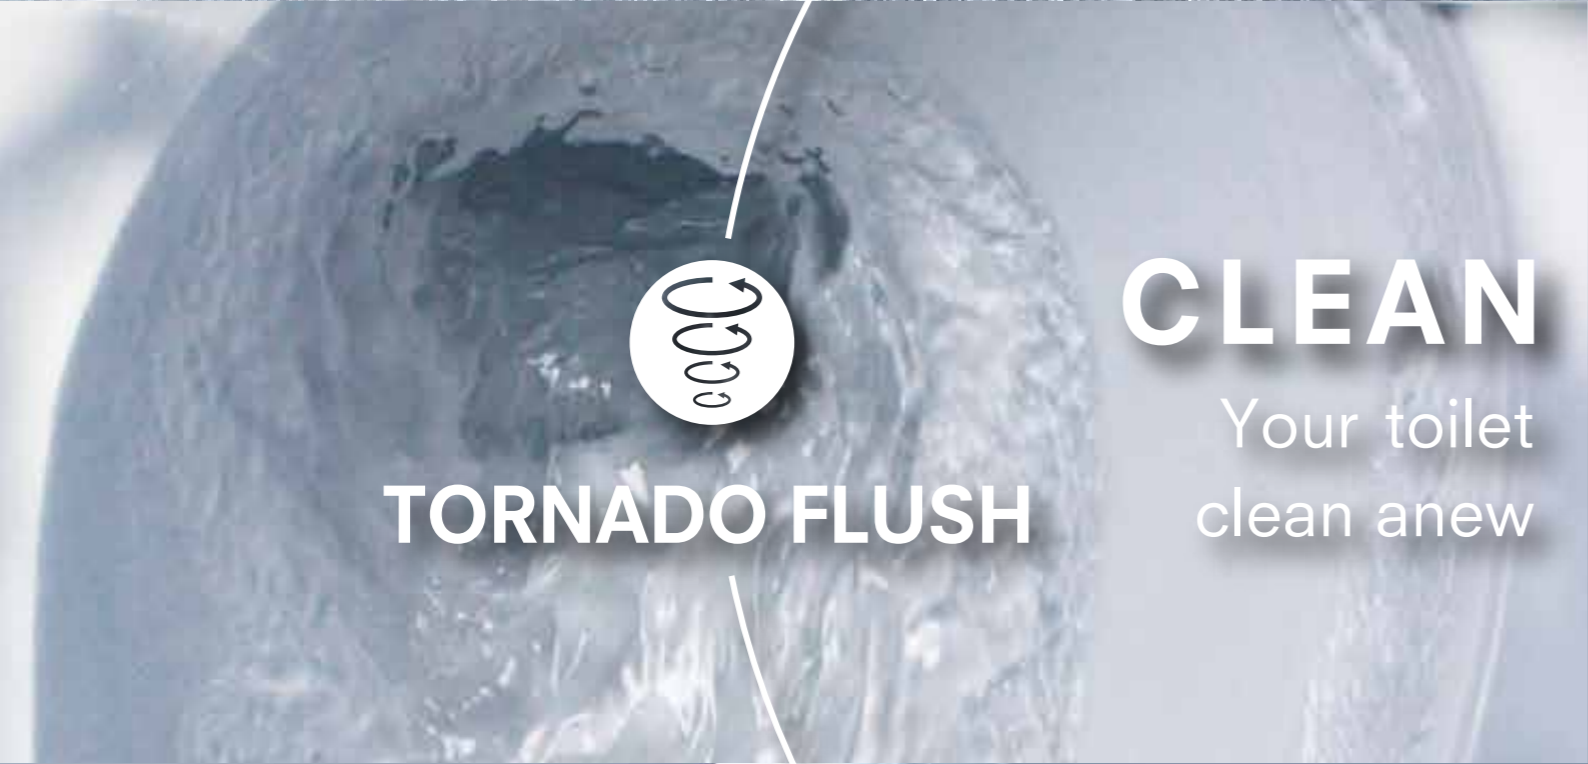

**When Standing**

**AUTO FLUSH**  
No need to touch buttons or handles and never worry about someone forgetting to flush — it's automatic after each use.

**PREMIST**

**CEFIONTECT**

**TORNADO FLUSH**

**CLEAN**