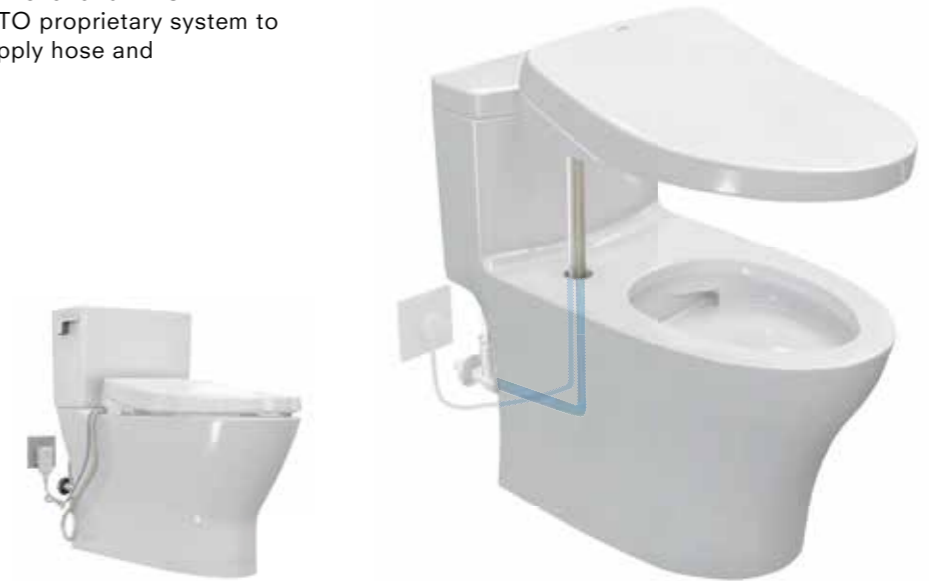

# washlet®+

Series of WASHLET-and-toilet sets.  
New standard of comfort and cleanliness for daily life.

WASHLET+ is elegant. All connecting pipes and cords are hidden inside the smooth encasement. Even more than introducing a smarter sense of style to the bathroom, this design ensures easier cleaning and daily use. Various sets are available to choose from.

## Toilet and WASHLET combinations that are beautiful from any angle.

Making it possible to pursue beautiful design, WASHLET+ is a new series of toilet and WASHLET combinations that use a TOTO proprietary system to conceal WASHLET water supply hose and electrical cord inside.

The gap between toilet and WASHLET is minimized for better balance.

The simple, smooth shape of the toilet is easy to match with any space.

The clean line of the toilet bowl and lid creates a seamless design that fits any space.