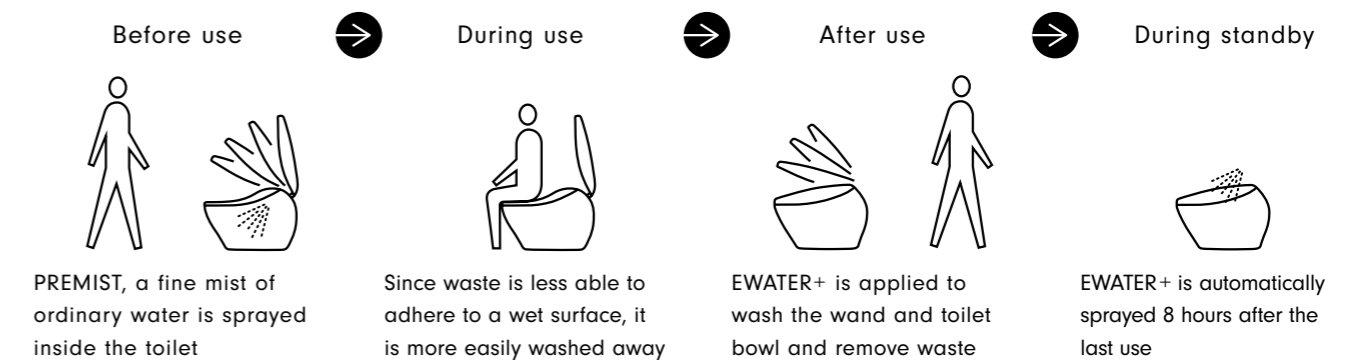

How EWATER+ cleans