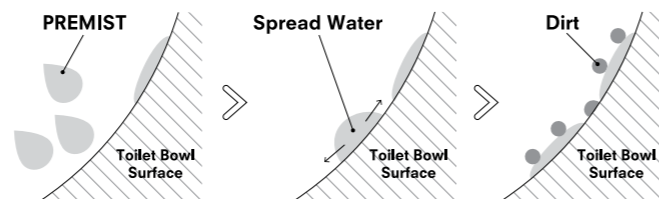

**SWIRLS** and **EJECTS** Waste Entirely

**TORNADO FLUSH**  
CLEAN SYNERGY

**360° cleaning power reaches every spot using less water.**

TORNADO FLUSH not only cleans more effectively, it does so quietly using less water. Powerful streams of water merge and swirl 360 degrees, washing every spot inside the RIMLESS toilet bowl.

The RIMLESS design not only leaves no place for waste and germs to hide. It also makes for a much easier to clean toilet