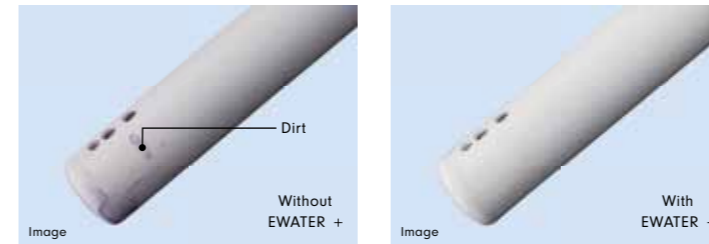

Survey: Study the effectiveness of EWATER+ by comparing the state of cleanliness of wands self-cleaned with EWATER+ versus those that are not. No additional cleaning was allowed. Survey period: Two months (Sep. - Oct. 2017). Subjects: Families of four. *Results vary according to usage, environmental conditions, and product type. All data collected by TOTO