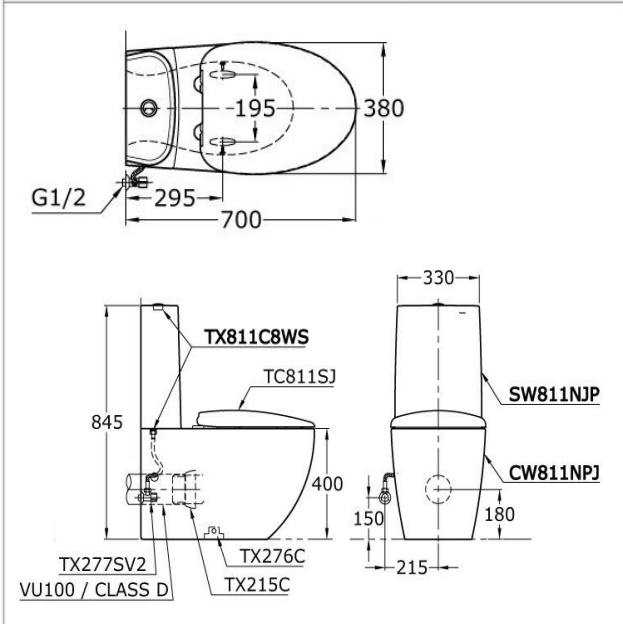

✓✓✓ Excellent

Brand

TOTO

Product Name

CW811NPJ / SW811NJP

Description

- Close coupled toilet
- Adjustable to S-Trap

Colour / Material

White

Specifications

Flush System	: Wash down, Dual Flush
Water Usage	: 4.50 L / 3.0 L
Rough-in	: 180 mm (P-Trap)
	: 60mm – 255mm (S-Trap)
Size	: 380W x 700D x 845H mm
Water Pressure	: 0.05MPa ~ 0.75MPa