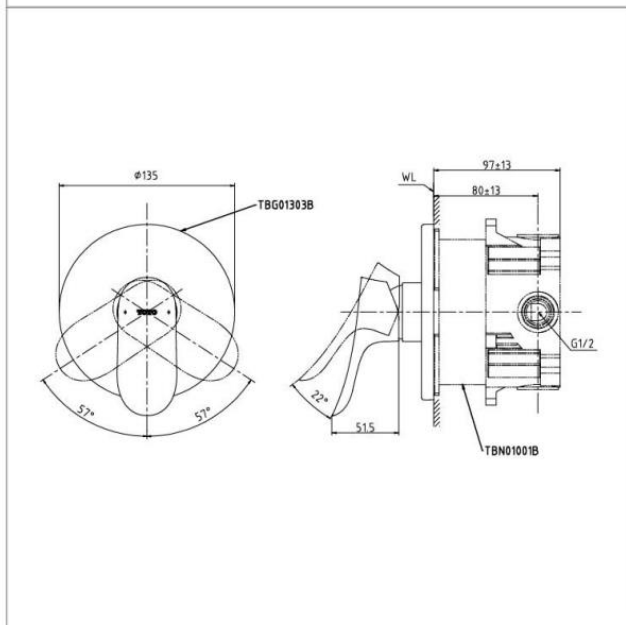

Brand

TOTO

Product Name

TBG01303B / TBN01001B

Description

- GO Series
- Single Lever Shower Mixer
- TBN01001B : Mini Unit

Colour / Material

Chrome / Brass

Specifications