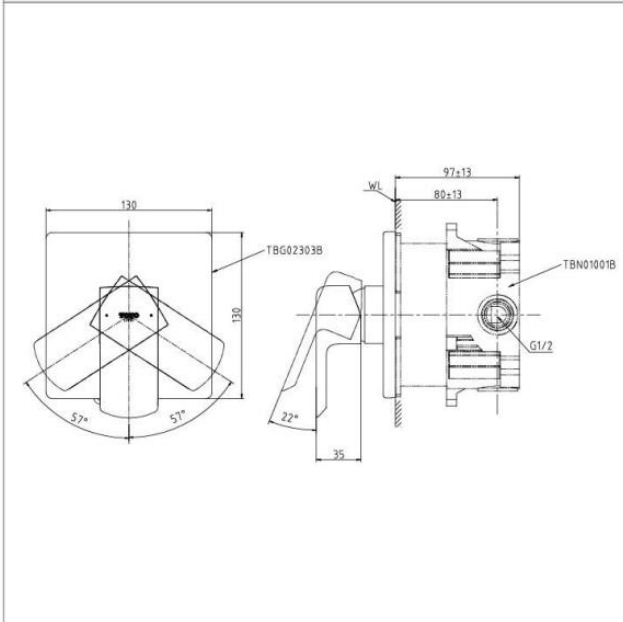

Brand

TOTO

Product Name

TBG02303B + TBN01001B

Description

- GR series single lever shower mixer
- TBN01001B: Mini Unit

Colour / Material

Chrome / Brass

Specifications