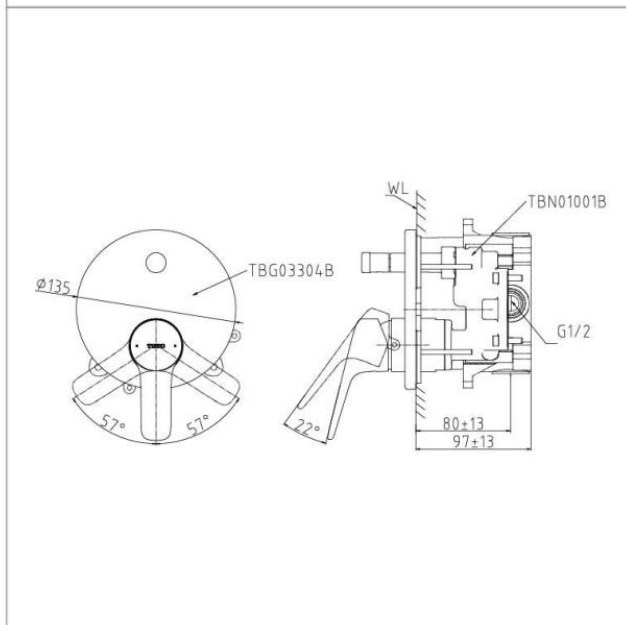

Brand

TOTO

Product Name

TBG03304B + TBN01001B

Description

- GS Series
- Single Lever Shower Mixer with Diverter
- TBN01001B: Mini Unit

Colour / Material

Chrome / Brass

Specifications