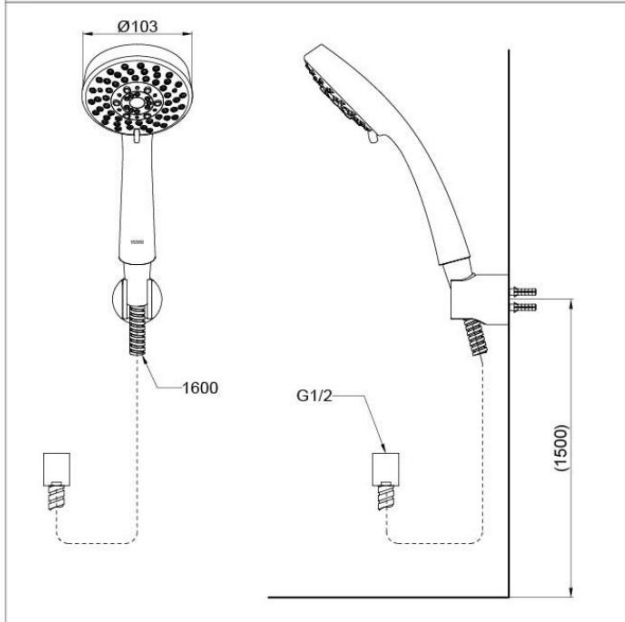

**Brand**

TOTO

**Product Name**

TBW01018B

**Description**

- L Selection shower set
- Round shape hand shower with hanger and hose
- Multi mode spray function

**Colour / Material**

Chrome / ABS Plastic (hand shower)

**Specifications**