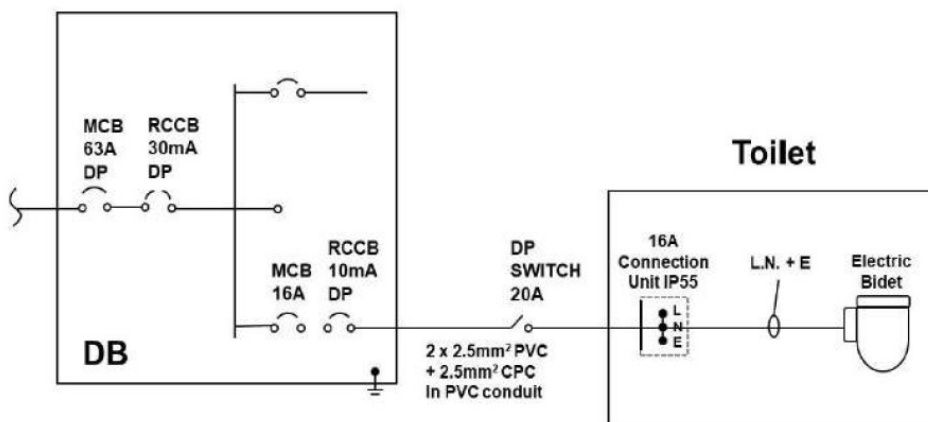

Electrical Installation Requirements for TOTO Washlet & Neorest

Remarks:

The above information is a guideline and subjected to local code of practice and requirement. Please engage competent Electrical Contractor and Licensed Electrical Worker to carry out the work prior for inspection and certification.