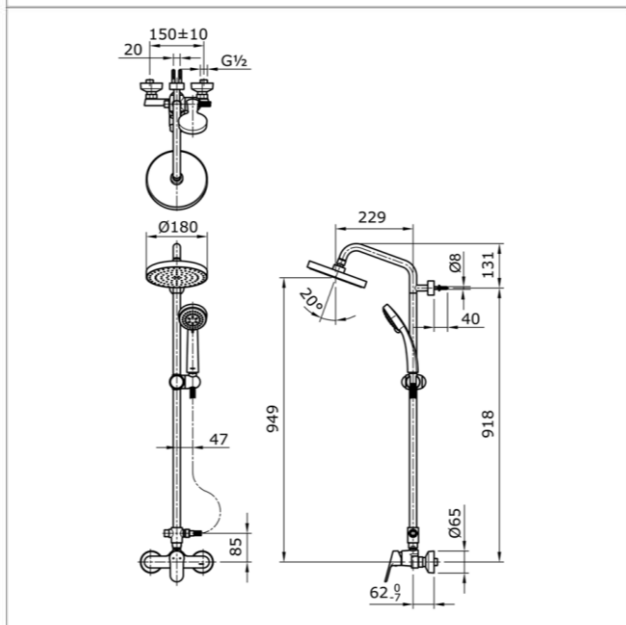

**Brand**

TOTO

**Product Name**

TX492SUN

**Description**

- Single Lever Shower Column Set

**Colour / Material**

Chrome

**Specifications**

Water pressure : 0.05MPa ~ 0.75MPa