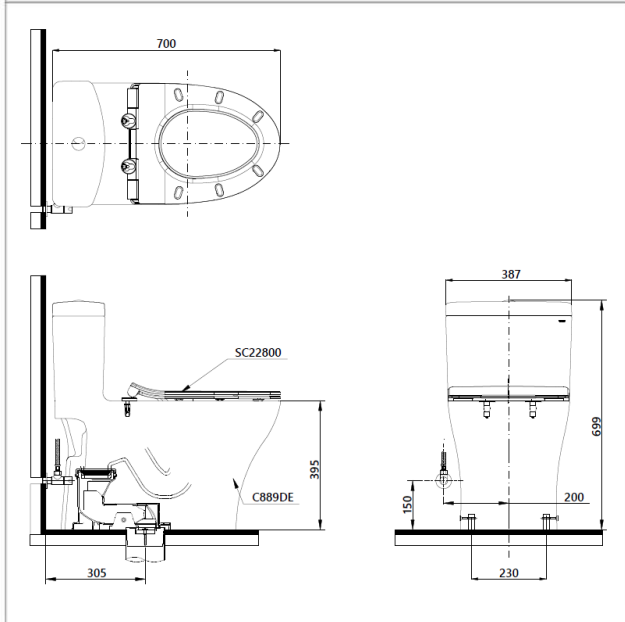

Brand

TOTO

Product Name

C889DESI

Description

- One piece toilet
- Tornado Flushing for powerful flushing effect with less amount of water
- Rimless bowl design ensures easy cleaning and ultimate hygiene
- CeFiONtect prevents debris on toilet surface

Colour / Material

White

Specifications

Flush System	: Tornado, Dual Flush
Water Usage	: 3.5L / 2.5L
Rough-in	: 305 mm (S-Trap)
	: 100 mm – 255 mm, 305 mm (S-Trap)
Size	: 387W x 700D x 699H mm
Water Pressure	: 0.05MPa ~ 0.75MPa