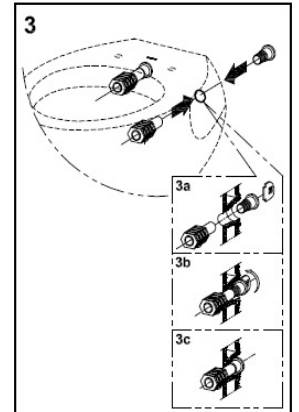

TOTO

TZH71 / V1 INSTALLATION MANUAL

SPECIFICATIONS

No.	TOILET	TZH71/V1
1.	BW274J	V
2.	BW800J	V
3.	BW812J	V
4.	BW822NJT1	V
5.	BW951J	V
6.	CW274J	V
7.	CW800J	V
8.	CW812J	V
9.	CW822NJ	V
10.	CW822NJT1	V
11.	CW951J	V

INSTALLATION

Note : * This Installation drawing is intended as a recommendation only. Please consult your local plumbing contractor for the best arrangement for your bathroom. The manufacturer and seller take no responsibility for how the unit is installed *

Please Note:

Kindly engage a qualified personnel or a plumber to ensure proper installation of the CW822NJ, CW800J and CW812J wall hung water closet. CW822NJ, CW800J and CW812J wall hung WC shall complete with Hot-dipped galvanized bracket with powder coating that comply with loading test of 400kg. CW822NJ, CW800J and CW812J wall hung water closet are only meant to be installed on brick wall or solid concrete wall. We will not be held responsible if the water closet is not properly installed. Kindly contact our sales representative or technician should you encounter any issues with the installation of CW822NJ, CW800J and CW812J wall hung WC. An onsite technician will be available to do an installation demonstration.

For repairs & maintenance, where the dismantling and reinstalling of the wall hung water closet is concern, it is advisable to change the fixing kit.