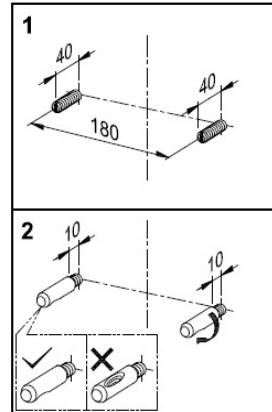

TOTO

TZH71 / V1 INSTALLATION MANUAL

SPECIFICATIONS

No.	TOILET	TZH71/V1
1.	BW274J	V
2.	BW800J	V
3.	BW812J	V
4.	BW822NJT1	V
5.	BW951J	V
6.	CW274J	V
7.	CW800J	V
8.	CW812J	V
9.	CW822NJ	V
10.	CW822NJT1	V
11.	CW951J	V

INSTALLATION

Note : * This Installation drawing is intended as a recommendation only. Please consult your local plumbing contractor for the best arrangement for your bathroom. The manufacturer and seller take no responsibility for how the unit is installed *

Please Note:

Kindly engage a qualified personnel or a plumber to ensure proper installation of the CW822NJ, CW800J and CW812J wall hung water closet. CW822NJ, CW800J and CW812J wall hung WC shall complete with Hot-dipped galvanized bracket with powder coating that comply with loading test of 400kg. CW822NJ, CW800J and CW812J wall hung water closet are only meant to be installed on brick wall or solid concrete wall. We will not be held responsible if the water closet is not properly installed. Kindly contact our sales representative or technician should you encounter any issues with the installation of CW822NJ, CW800J and CW812J wall hung WC. An onsite technician will be available to do an installation demonstration.

For repairs & maintenance, where the dismantling and reinstalling of the wall hung water closet is concern, it is advisable to change the fixing kit.