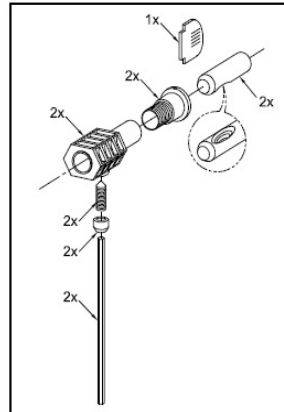

✓✓✓ Excellent

Brand

TOTO

Product Name

CW812RJT2WS

Description

- Wall hung toilet
- Tornado Flushing for powerful flushing effect with less amount of water
- Rimless bowl design ensures easy cleaning and ultimate hygiene
- CeFiONtect prevents debris on toilet surface

Colour / Material

White

Specifications

Flush System	: Tornado, Dual Flush
Water Usage	: 3.50 L / 2.50 L
Rough-in	: 220 mm (P-Trap)
Size	: 380W x 595D x 335H mm
Water Pressure	: 0.05MPa ~ 0.75MPa

TOTO

TZH71 / V1 INSTALLATION MANUAL

SPECIFICATIONS

No.	TOILET	TZH71/V1
1.	BW274J	V
2.	BW800J	V
3.	BW812J	V
4.	BW822NJT1	V
5.	BW951J	V
6.	CW274J	V
7.	CW800J	V
8.	CW812J	V
9.	CW822NJ	V
10.	CW822NJT1	V
11.	CW951J	V

INSTALLATION

Note : * This Installation drawing is intended as a recommendation only. Please consult your local plumbing contractor for the best arrangement for your bathroom. The manufacturer and seller take no responsibility for how the unit is installed *