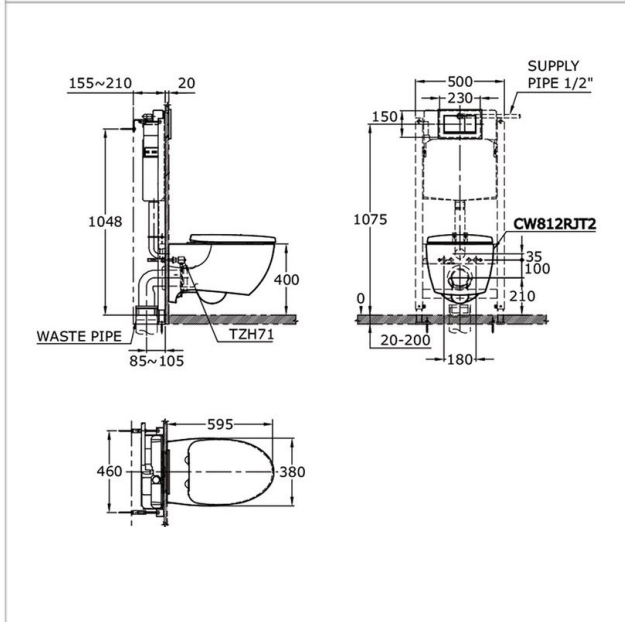

✓✓✓ Excellent

Brand

TOTO

Product Name

CW812RJT2WS

Description

- Wall hung toilet
- Tornado Flushing for powerful flushing effect with less amount of water
- Rimless bowl design ensures easy cleaning and ultimate hygiene
- CeFiONtect prevents debris on toilet surface

Colour / Material

White

Specifications

Flush System	: Tornado, Dual Flush
Water Usage	: 3.50 L / 2.50 L
Rough-in	: 220 mm (P-Trap)
Size	: 380W x 595D x 335H mm
Water Pressure	: 0.05MPa ~ 0.75MPa

TOTO

TZH71 / V1 INSTALLATION MANUAL

SPECIFICATIONS

No.	TOILET	TZH71/V1
1.	BW274J	V
2.	BW800J	V
3.	BW812J	V
4.	BW822NJT1	V
5.	BW951J	V
6.	CW274J	V
7.	CW800J	V
8.	CW812J	V
9.	CW822NJ	V
10.	CW822NJT1	V
11.	CW951J	V

INSTALLATION

Note : * This Installation drawing is intended as a recommendation only. Please consult your local plumbing contractor for the best arrangement for your bathroom. The manufacturer and seller take no responsibility for how the unit is installed *