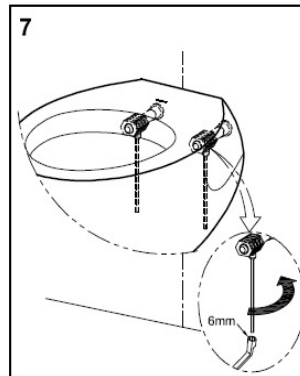

✓✓✓ Excellent

Brand

TOTO

Product Name

CW812RJT2WS

Description

- Wall hung toilet
- Tornado Flushing for powerful flushing effect with less amount of water
- Rimless bowl design ensures easy cleaning and ultimate hygiene
- CeFiONtect prevents debris on toilet surface

Colour / Material

White

Specifications

Flush System	: Tornado, Dual Flush
Water Usage	: 3.50 L / 2.50 L
Rough-in	: 220 mm (P-Trap)
Size	: 380W x 595D x 335H mm
Water Pressure	: 0.05MPa ~ 0.75MPa

TOTO

TZH71 / V1 INSTALLATION MANUAL

SPECIFICATIONS

No.	TOILET	TZH71/V1
1.	BW274J	V
2.	BW800J	V
3.	BW812J	V
4.	BW822NJT1	V
5.	BW951J	V
6.	CW274J	V
7.	CW800J	V
8.	CW812J	V
9.	CW822NJ	V
10.	CW822NJT1	V
11.	CW951J	V

INSTALLATION

Note : * This Installation drawing is intended as a recommendation only. Please consult your local plumbing contractor for the best arrangement for your bathroom. The manufacturer and seller take no responsibility for how the unit is installed *