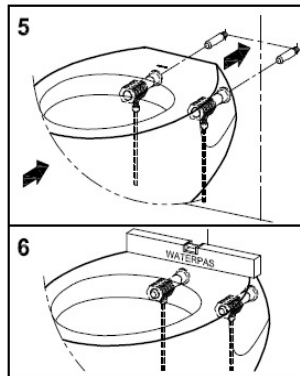

✓✓✓ Excellent

Brand

TOTO

Product Name

CW812RJT2WS

Description

- Wall hung toilet
- Tornado Flushing for powerful flushing effect with less amount of water
- Rimless bowl design ensures easy cleaning and ultimate hygiene
- CeFiONtect prevents debris on toilet surface

Colour / Material

White

Specifications

Flush System	: Tornado, Dual Flush
Water Usage	: 3.50 L / 2.50 L
Rough-in	: 220 mm (P-Trap)
Size	: 380W x 595D x 335H mm
Water Pressure	: 0.05MPa ~ 0.75MPa

TOTO

TZH71 / V1 INSTALLATION MANUAL

SPECIFICATIONS

No.	TOILET	TZH71/V1
1.	BW274J	V
2.	BW800J	V
3.	BW812J	V
4.	BW822NJT1	V
5.	BW951J	V
6.	CW274J	V
7.	CW800J	V
8.	CW812J	V
9.	CW822NJ	V
10.	CW822NJT1	V
11.	CW951J	V

INSTALLATION

Note : * This Installation drawing is intended as a recommendation only. Please consult your local plumbing contractor for the best arrangement for your bathroom. The manufacturer and seller take no responsibility for how the unit is installed *