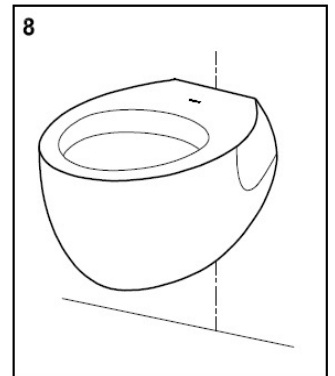

TOTO

TZH71 / V1 INSTALLATION MANUAL

SPECIFICATIONS

No.	TOILET	TZH71/V1
1.	BW274J	V
2.	BW800J	V
3.	BW812J	V
4.	BW822NJT1	V
5.	BW951J	V
6.	CW274J	V
7.	CW800J	V
8.	CW812J	V
9.	CW822NJ	V
10.	CW822NJT1	V
11.	CW951J	V

INSTALLATION

Note : * This Installation drawing is intended as a recommendation only. Please consult your local plumbing contractor for the best arrangement for your bathroom. The manufacturer and seller take no responsibility for how the unit is installed *

Please Note:

Kindly engage a qualified personnel or a plumber to ensure proper installation of the CW822NJ, CW800J and CW812J wall hung water closet. CW822NJ, CW800J and CW812J wall hung WC shall complete with Hot-dipped galvanized bracket with powder coating that comply with loading test of 400kg. CW822NJ, CW800J and CW812J wall hung water closet are only meant to be installed on brick wall or solid concrete wall. We will not be held responsible if the water closet is not properly installed. Kindly contact our sales representative or technician should you encounter any issues with the installation of CW822NJ, CW800J and CW812J wall hung WC. An onsite technician will be available to do an installation demonstration.

For repairs & maintenance, where the dismantling and reinstalling of the wall hung water closet is concern, it is advisable to change the fixing kit.