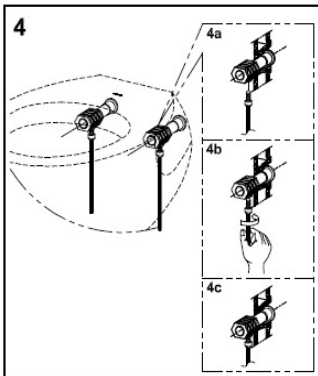

TOTO

TZH71 / V1 INSTALLATION MANUAL

SPECIFICATIONS

No.	TOILET	TZH71/V1
1.	BW274J	V
2.	BW800J	V
3.	BW812J	V
4.	BW822NJT1	V
5.	BW951J	V
6.	CW274J	V
7.	CW800J	V
8.	CW812J	V
9.	CW822NJ	V
10.	CW822NJT1	V
11.	CW951J	V

INSTALLATION

Note : * This Installation drawing is intended as a recommendation only. Please consult your local plumbing contractor for the best arrangement for your bathroom. The manufacturer and seller take no responsibility for how the unit is installed *

Please Note:

Kindly engage a qualified personnel or a plumber to ensure proper installation of the CW822NJ, CW800J and CW812J wall hung water closet. CW822NJ, CW800J and CW812J wall hung WC shall complete with Hot-dipped galvanized bracket with powder coating that comply with loading test of 400kg. CW822NJ, CW800J and CW812J wall hung water closet are only meant to be installed on brick wall or solid concrete wall. We will not be held responsible if the water closet is not properly installed. Kindly contact our sales representative or technician should you encounter any issues with the installation of CW822NJ, CW800J and CW812J wall hung WC. An onsite technician will be available to do an installation demonstration.

For repairs & maintenance, where the dismantling and reinstalling of the wall hung water closet is concern, it is advisable to change the fixing kit.