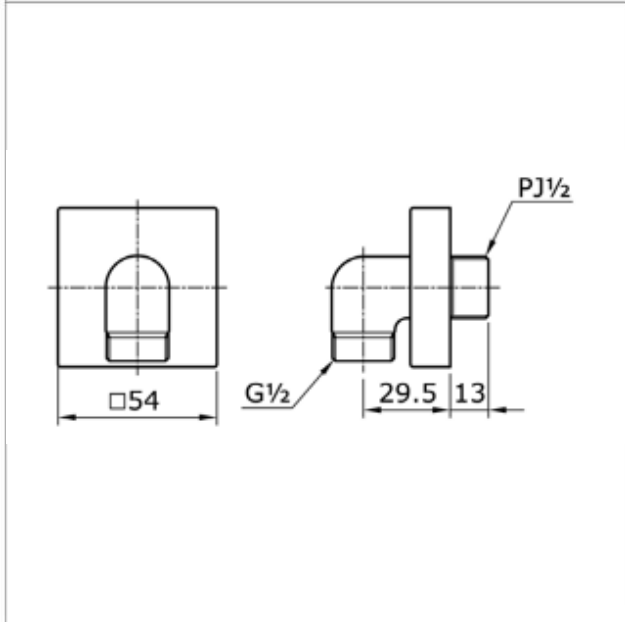

Brand

TOTO

Product Name

TX472SIV1

Description

- Wall outlet

Colour / Material

Chrome

Specifications