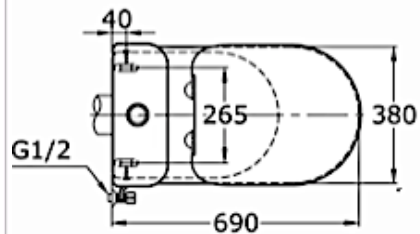

✓✓✓ Excellent

Brand

TOTO

Product Name

CW252PJ / SW252JP

Description

- Close coupled toilet
- Adjustable to S-trap
- Tornado Flushing for powerful flushing effect with less amount of water
- Rimless bowl design ensures easy cleaning and ultimate hygiene
- CeFiONtect prevents debris on toilet surface

Colour / Material

White

Specifications

Flush System	: Tornado, Dual Flush
Water Usage	: 4.0L / 2.7L
Rough-in	: 180 mm (P-Trap)
	: 60 - 255 mm (S-Trap)
	: 380W x 690D x 839H mm
Size	: 0.05MPa ~ 0.75MPa
Water Pressure	