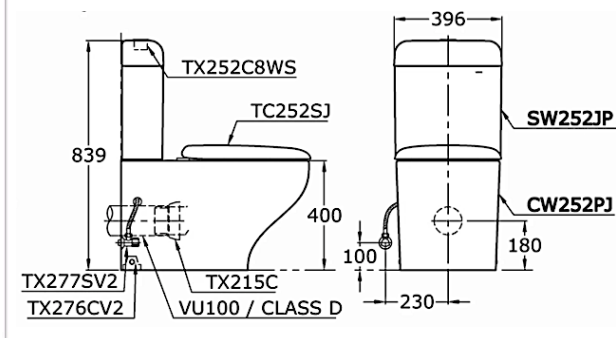

✓✓✓ Excellent

Brand

TOTO

Product Name

CW252PJ / SW252JP

Description

- Close coupled toilet
- Adjustable to S-trap
- Tornado Flushing for powerful flushing effect with less amount of water
- Rimless bowl design ensures easy cleaning and ultimate hygiene
- CeFiONtect prevents debris on toilet surface

Colour / Material

White

Specifications

Flush System	: Tornado, Dual Flush
Water Usage	: 4.0L / 2.7L
Rough-in	: 180 mm (P-Trap)
	: 60 - 255 mm (S-Trap)
	: 380W x 690D x 839H mm
Size	: 0.05MPa ~ 0.75MPa
Water Pressure	