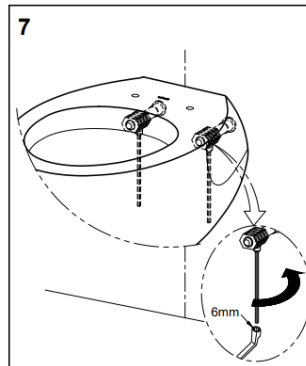

SPECIFICATIONS

No.	TOILET	TZH71	TZH71V1
1.	BW274J	V	
2.	BW800J		V
3.	BW812J	V	
4.	BW822NJ/T1	V	
5.	BW951J	V	
6.	CW253J	V	
7.	CW274J	V	
8.	CW800J	V	
9.	CW812J	V	
10.	CW812RJ/T2 / RE/JT2	V	
11.	CW822NJ	V	
12.	CW822NJ/T1	V	
13.	CW822RJ/T2 / RE/JT2	V	
14.	CW951J	V	

INSTALLATION

Please Note:

Kindly engage a qualified personnel or a plumber to ensure proper installation of the CW822NJ, CW800J and CW812J wall hung water closet. CW822NJ, CW800J and CW812J wall hung WC shall complete with Hot-dipped galvanized bracket with powder coating that comply with loading test of 400kg. CW822NJ, CW800J and CW812J wall hung water closet are only meant to be installed on brick wall or solid concrete wall. We will not be held responsible if the water closet is not properly installed. Kindly contact our sales representative or technician should you encounter any issues with the installation of CW822NJ, CW800J and CW812J wall hung WC. An onsite technician will be available to do an installation demonstration.

For repairs & maintenance, where the dismantling and reinstalling of the wall hung water closet is concern, it is advisable to change the fixing kit.