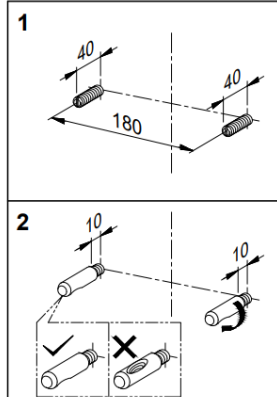

SPECIFICATIONS

No.	TOILET	TZH71	TZH71V1
1.	BW274J	V	
2.	BW800J		V
3.	BW812J	V	
4.	BW822NJ/T1	V	
5.	BW951J	V	
6.	CW253J	V	
7.	CW274J	V	
8.	CW800J	V	
9.	CW812J	V	
10.	CW812RJ/T2 / RE/JT2	V	
11.	CW822NJ	V	
12.	CW822NJ/T1	V	
13.	CW822RJ/T2 / RE/JT2	V	
14.	CW951J	V	

INSTALLATION

Please Note:

Kindly engage a qualified personnel or a plumber to ensure proper installation of the CW822NJ, CW800J and CW812J wall hung water closet. CW822NJ, CW800J and CW812J wall hung WC shall complete with Hot-dipped galvanized bracket with powder coating that comply with loading test of 400kg. CW822NJ, CW800J and CW812J wall hung water closet are only meant to be installed on brick wall or solid concrete wall. We will not be held responsible if the water closet is not properly installed. Kindly contact our sales representative or technician should you encounter any issues with the installation of CW822NJ, CW800J and CW812J wall hung WC. An onsite technician will be available to do an installation demonstration.

For repairs & maintenance, where the dismantling and reinstalling of the wall hung water closet is concern, it is advisable to change the fixing kit.