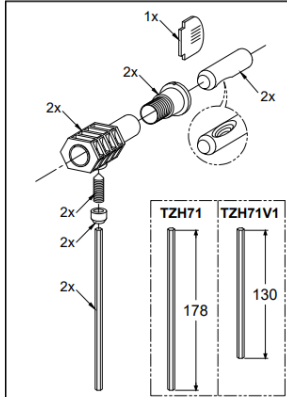

SPECIFICATIONS

No.	TOILET	TZH71	TZH71V1
1.	BW274J	V	
2.	BW800J		V
3.	BW812J	V	
4.	BW822NJ/T1	V	
5.	BW951J	V	
6.	CW253J	V	
7.	CW274J	V	
8.	CW800J	V	
9.	CW812J	V	
10.	CW812RJ/T2 / RE/JT2	V	
11.	CW822NJ	V	
12.	CW822NJ/T1	V	
13.	CW822RJ/T2 / RE/JT2	V	
14.	CW951J	V	

INSTALLATION

Please Note:

Kindly engage a qualified personnel or a plumber to ensure proper installation of the CW822NJ, CW800J and CW812J wall hung water closet. CW822NJ, CW800J and CW812J wall hung WC shall complete with Hot-dipped galvanized bracket with powder coating that comply with loading test of 400kg. CW822NJ, CW800J and CW812J wall hung water closet are only meant to be installed on brick wall or solid concrete wall. We will not be held responsible if the water closet is not properly installed. Kindly contact our sales representative or technician should you encounter any issues with the installation of CW822NJ, CW800J and CW812J wall hung WC. An onsite technician will be available to do an installation demonstration.

For repairs & maintenance, where the dismantling and reinstalling of the wall hung water closet is concern, it is advisable to change the fixing kit.