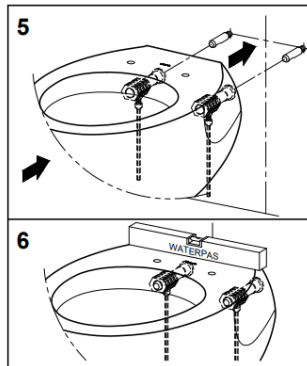

SPECIFICATIONS

No.	TOILET	TZH71	TZH71V1
1.	BW274J	V	
2.	BW800J		V
3.	BW812J	V	
4.	BW822NJ/T1	V	
5.	BW951J	V	
6.	CW253J	V	
7.	CW274J	V	
8.	CW800J	V	
9.	CW812J	V	
10.	CW812RJ/T2 / RE/JT2	V	
11.	CW822NJ	V	
12.	CW822NJ/T1	V	
13.	CW822RJ/T2 / RE/JT2	V	
14.	CW951J	V	

INSTALLATION

Please Note:

Kindly engage a qualified personnel or a plumber to ensure proper installation of the CW822NJ, CW800J and CW812J wall hung water closet. CW822NJ, CW800J and CW812J wall hung WC shall complete with Hot-dipped galvanized bracket with powder coating that comply with loading test of 400kg. CW822NJ, CW800J and CW812J wall hung water closet are only meant to be installed on brick wall or solid concrete wall. We will not be held responsible if the water closet is not properly installed. Kindly contact our sales representative or technician should you encounter any issues with the installation of CW822NJ, CW800J and CW812J wall hung WC. An onsite technician will be available to do an installation demonstration.

For repairs & maintenance, where the dismantling and reinstalling of the wall hung water closet is concern, it is advisable to change the fixing kit.