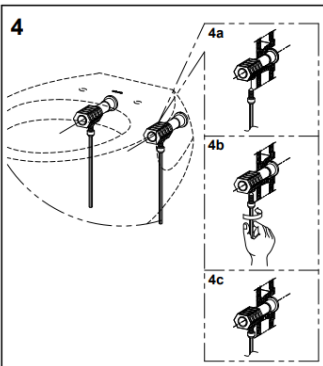

SPECIFICATIONS

No.	TOILET	TZH71	TZH71V1
1.	BW274J	V	
2.	BW800J		V
3.	BW812J	V	
4.	BW822NJ/T1	V	
5.	BW951J	V	
6.	CW253J	V	
7.	CW274J	V	
8.	CW800J	V	
9.	CW812J	V	
10.	CW812RJ/T2 / RE/JT2	V	
11.	CW822NJ	V	
12.	CW822NJ/T1	V	
13.	CW822RJ/T2 / RE/JT2	V	
14.	CW951J	V	

INSTALLATION

Please Note:

Kindly engage a qualified personnel or a plumber to ensure proper installation of the CW822NJ, CW800J and CW812J wall hung water closet. CW822NJ, CW800J and CW812J wall hung WC shall complete with Hot-dipped galvanized bracket with powder coating that comply with loading test of 400kg. CW822NJ, CW800J and CW812J wall hung water closet are only meant to be installed on brick wall or solid concrete wall. We will not be held responsible if the water closet is not properly installed. Kindly contact our sales representative or technician should you encounter any issues with the installation of CW822NJ, CW800J and CW812J wall hung WC. An onsite technician will be available to do an installation demonstration.

For repairs & maintenance, where the dismantling and reinstalling of the wall hung water closet is concern, it is advisable to change the fixing kit.