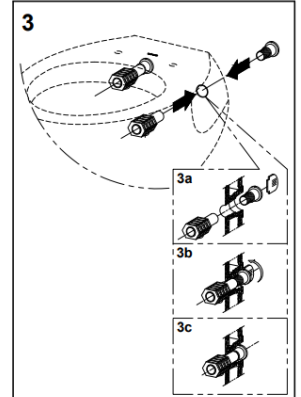

SPECIFICATIONS

No.	TOILET	TZH71	TZH71V1
1.	BW274J	V	
2.	BW800J		V
3.	BW812J	V	
4.	BW822NJ/T1	V	
5.	BW951J	V	
6.	CW253J	V	
7.	CW274J	V	
8.	CW800J	V	
9.	CW812J	V	
10.	CW812RJ/T2 / RE/JT2	V	
11.	CW822NJ	V	
12.	CW822NJ/T1	V	
13.	CW822RJ/T2 / RE/JT2	V	
14.	CW951J	V	

INSTALLATION

Please Note:

Kindly engage a qualified personnel or a plumber to ensure proper installation of the CW822NJ, CW800J and CW812J wall hung water closet. CW822NJ, CW800J and CW812J wall hung WC shall complete with Hot-dipped galvanized bracket with powder coating that comply with loading test of 400kg. CW822NJ, CW800J and CW812J wall hung water closet are only meant to be installed on brick wall or solid concrete wall. We will not be held responsible if the water closet is not properly installed. Kindly contact our sales representative or technician should you encounter any issues with the installation of CW822NJ, CW800J and CW812J wall hung WC. An onsite technician will be available to do an installation demonstration.

For repairs & maintenance, where the dismantling and reinstalling of the wall hung water closet is concern, it is advisable to change the fixing kit.