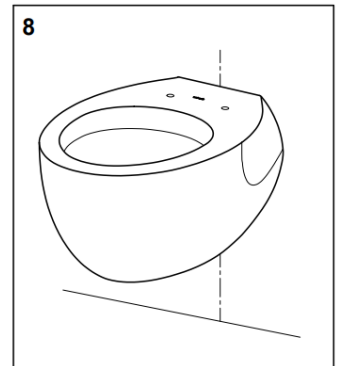

SPECIFICATIONS

No.	TOILET	TZH71	TZH71V1
1.	BW274J	V	
2.	BW800J		V
3.	BW812J	V	
4.	BW822NJ/T1	V	
5.	BW951J	V	
6.	CW253J	V	
7.	CW274J	V	
8.	CW800J	V	
9.	CW812J	V	
10.	CW812RJ/T2 / RE/JT2	V	
11.	CW822NJ	V	
12.	CW822NJ/T1	V	
13.	CW822RJ/T2 / RE/JT2	V	
14.	CW951J	V	

INSTALLATION

Please Note:

Kindly engage a qualified personnel or a plumber to ensure proper installation of the CW822NJ, CW800J and CW812J wall hung water closet. CW822NJ, CW800J and CW812J wall hung WC shall complete with Hot-dipped galvanized bracket with powder coating that comply with loading test of 400kg. CW822NJ, CW800J and CW812J wall hung water closet are only meant to be installed on brick wall or solid concrete wall. We will not be held responsible if the water closet is not properly installed. Kindly contact our sales representative or technician should you encounter any issues with the installation of CW822NJ, CW800J and CW812J wall hung WC. An onsite technician will be available to do an installation demonstration.

For repairs & maintenance, where the dismantling and reinstalling of the wall hung water closet is concern, it is advisable to change the fixing kit.