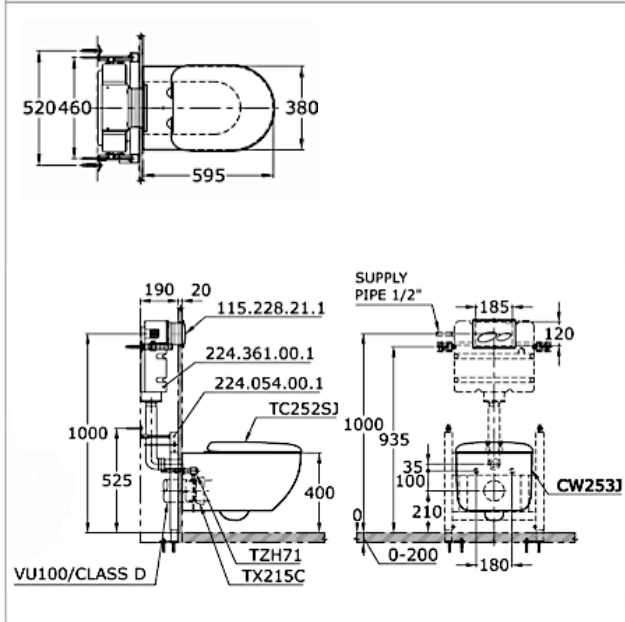

Brand

TOTO

Product Name

CW253J

Description

- Wall hung toilet
- Tornado Flushing for powerful flushing effect with less amount of water
- Rimless bowl design ensures easy cleaning and ultimate hygiene
- CeFiONtect prevents debris on toilet surface
- Designed by Hayon

Colour / Material

White

Specifications

Flush System	: Tornado, Dual Flush
Water Usage	: 4.0L / 2.7L
Rough-in	: 210 mm (S-Trap)
Size	: 380W x 595D x 330H mm
Water Pressure	: 0.05MPa ~ 0.75MPa