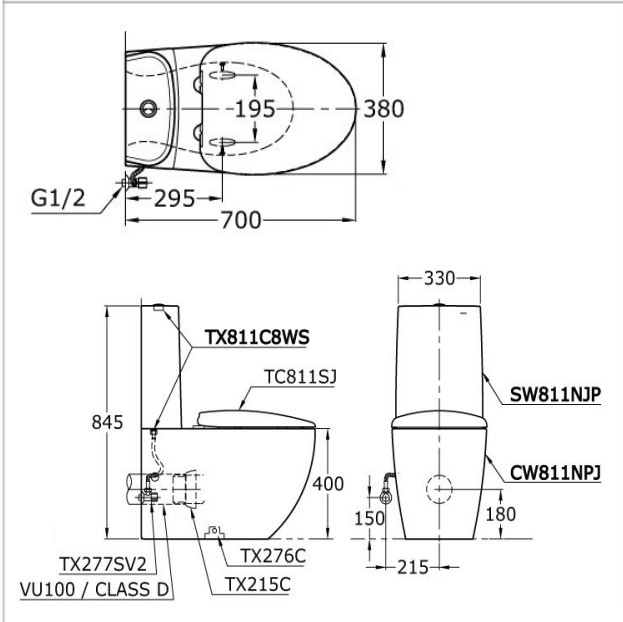

✓✓✓ Excellent

Brand

TOTO

Product Name

CW811NPJ / SW811NJP

Description

- Close coupled toilet
- Adjustable to S-Trap

Colour / Material

White

Specifications

Flush System	: Wash down, Dual Flush
Water Usage	: 3.50 L / 2.50 L
Rough-in	: 180 mm (P-Trap)
	: 60mm – 255mm (S-Trap)
Size	: 380W x 700D x 845H mm
Water Pressure	: 0.05MPa ~ 0.75MPa