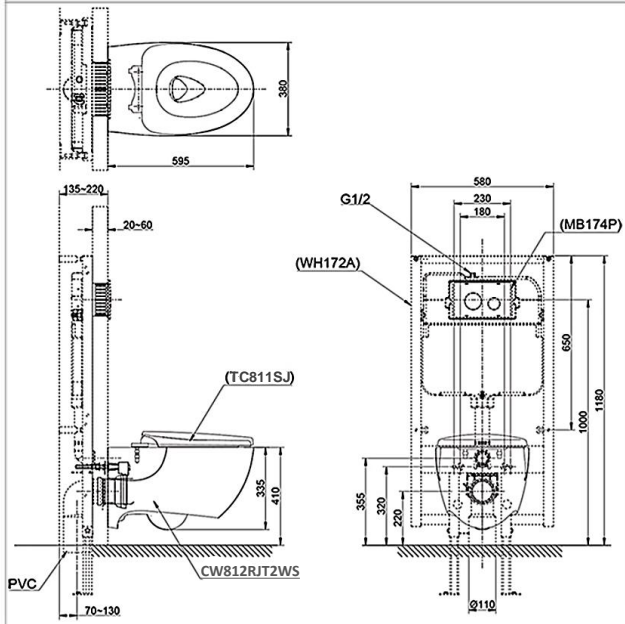

Brand

TOTO

Product Name

CW812RJT2WS

Description

- Wall hung toilet
- Tornado Flushing for powerful flushing effect with less amount of water
- Rimless bowl design ensures easy cleaning and ultimate hygiene
- CeFiONtect prevents debris on toilet surface

Colour / Material

White

Specifications

Flush System	: Tornado, Dual Flush
Water Usage	: 3.50 L / 2.50 L
Rough-in	: 220 mm (P-Trap)
Size	: 380W x 595D x 335H mm
Water Pressure	: 0.05MPa ~ 0.75MPa