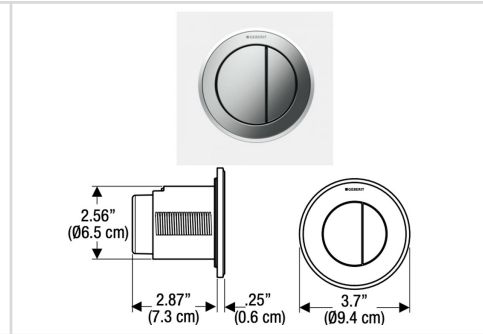

Brand

GEBERIT

Product Name

224.364.00.1

Description

- Geberit Kappa Naked Concealed Cistern
- Top Operated
- Recommend to have a ½ inch drainage pipe. This is to allow any leakage to be drained off and detected visually.

Colour / Material

Specifications

Water Usage	: 3.5 / 2.5L
Height	: 820 mm
Thickness	: 150 mm

Model Name: 115.258.00.1
Kappa 50
Material: Stainless Steel
Color: Stainless Steel Brushed

Model Name: 115.260.46.1
Kappa 50
Material: Die-cast Zinc
Color: Matt Chrome-plated