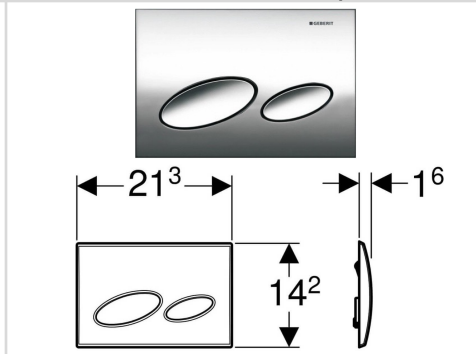

Model Name: 115.228.46.1
Kappa 20
Material: Plastic
Color: Matt Chrome-plated