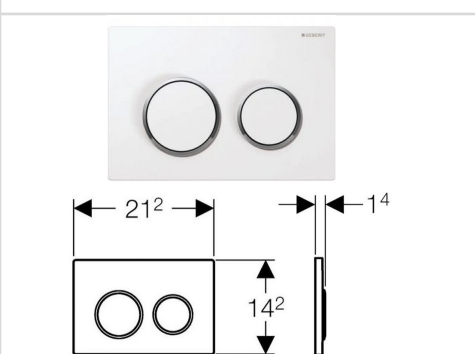

Model Name: 115.240.KJ.1
Kappa 21
Material: Plastic
Color: White