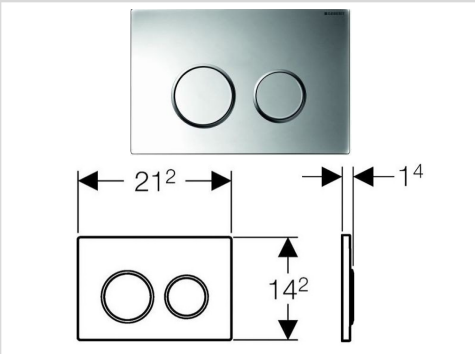

Model Name: 115.240.KN.1
Kappa 21
Material: Plastic
Color: Matt Chrome