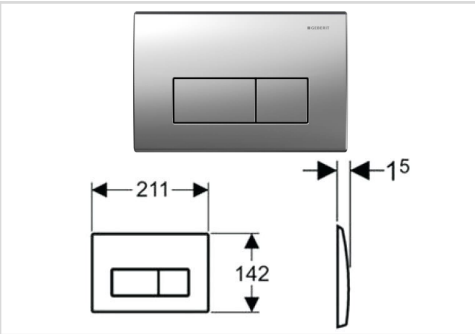

Brand

GEBERIT

Product Name

224.364.00.1

Description

- Geberit Kappa Naked Concealed Cistern
- Top Operated
- Recommend to have a ½ inch drainage pipe. This is to allow any leakage to be drained off and detected visually.

Colour / Material

Specifications

Water Usage	: 3.5 / 2.5L
Height	: 820 mm
Thickness	: 150 mm

Model Name: 115.258.00.1
Kappa 50
Material: Stainless Steel
Color: Stainless Steel Brushed

Model Name: 115.260.46.1
Kappa 50
Material: Die-cast Zinc
Color: Matt Chrome-plated