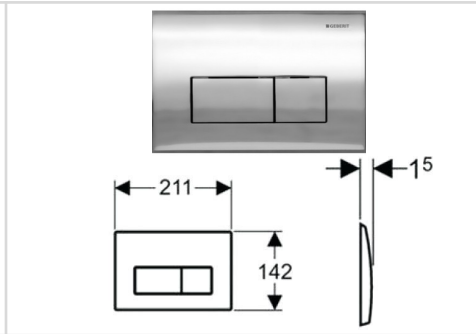

Brand

GEBERIT

Product Name

224.364.00.1

Description

- Geberit Kappa Naked Concealed Cistern
- Top Operated
- Recommend to have a ½ inch drainage pipe. This is to allow any leakage to be drained off and detected visually.

Colour / Material

Specifications

Water Usage	: 3.5 / 2.5L
Height	: 820 mm
Thickness	: 150 mm

Model Name: 115.258.00.1
Kappa 50
Material: Stainless Steel
Color: Stainless Steel Brushed

Model Name: 115.260.46.1
Kappa 50
Material: Die-cast Zinc
Color: Matt Chrome-plated

Model Name: 115.932.00.1
Remote Flush Actuator
Material: Plastic
Color: Brushed Bronze