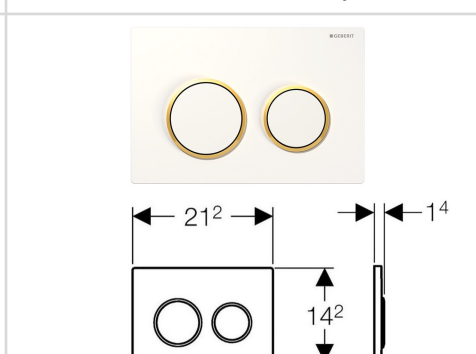

Model Name: 115.240.KK.1
Kappa 21
Material: Plastic
Color: White with gold ring