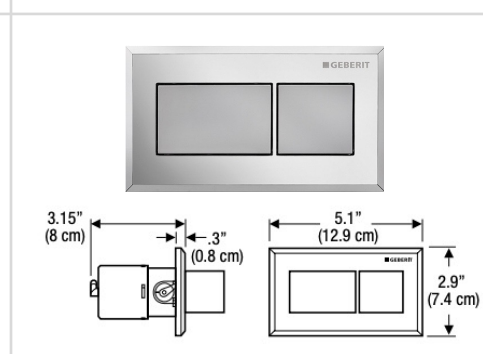

Model Name: 115.932.00.1
Remote Flush Actuator
Material: Plastic
Color: Brushed Bronze