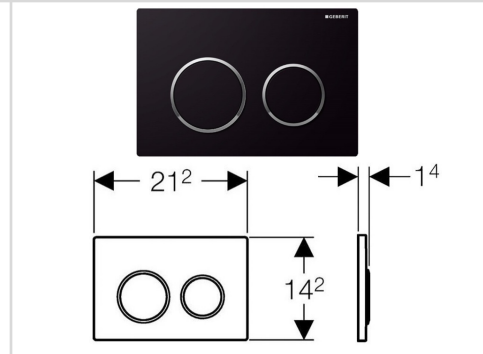

Model Name: 115.240.KM.1
Kappa 21
Material: Plastic
Color: Black