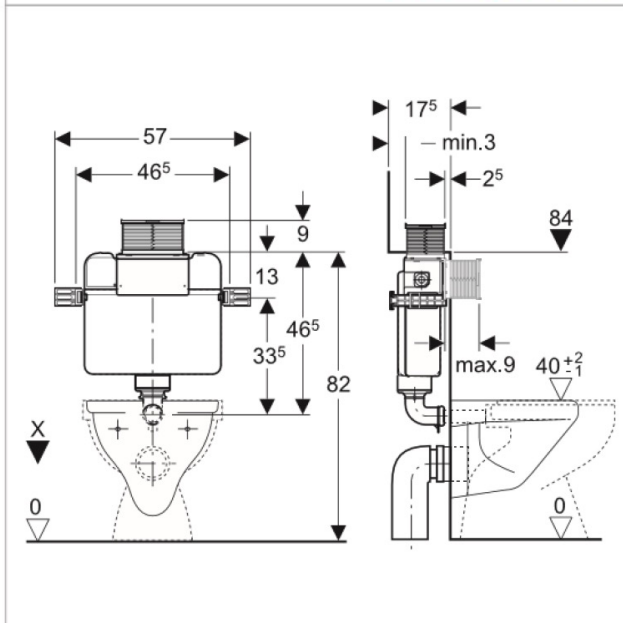

Brand

GEBERIT

Product Name

224.364.00.1

Description

- Geberit Kappa Naked Concealed Cistern
- Top Operated
- Recommend to have a ½ inch drainage pipe. This is to allow any leakage to be drained off and detected visually.

Colour / Material

Specifications

Water Usage	: 3.5 / 2.5L
Height	: 820 mm
Thickness	: 150 mm

Model Name: 115.258.00.1
Kappa 50
Material: Stainless Steel
Color: Stainless Steel Brushed

Model Name: 115.260.46.1
Kappa 50
Material: Die-cast Zinc
Color: Matt Chrome-plated

Model Name: 115.932.00.1
Remote Flush Actuator
Material: Plastic
Color: Brushed Bronze