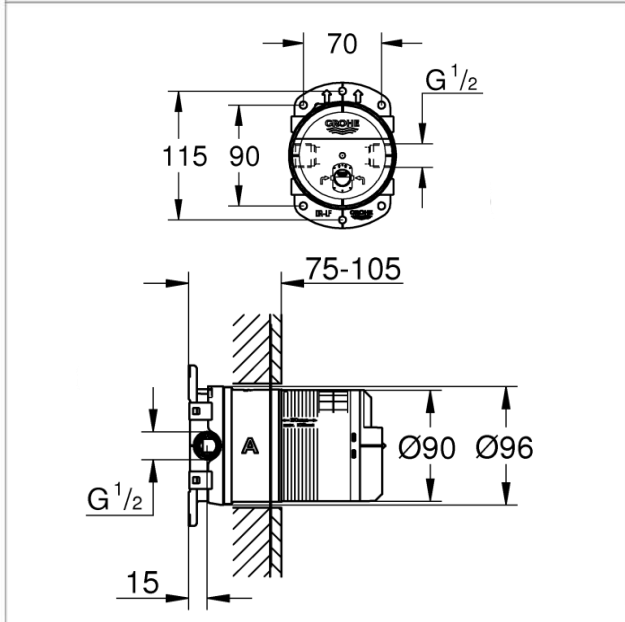

Brand

GROHE

Product Name

26483000

Description

- Installation depth 75-105 mm
- Connection unit in DR brass
- Stable build-in box and protective cover
- Leakproof housing
- 2 inlets, 1/2"

Colour / Material

Specifications