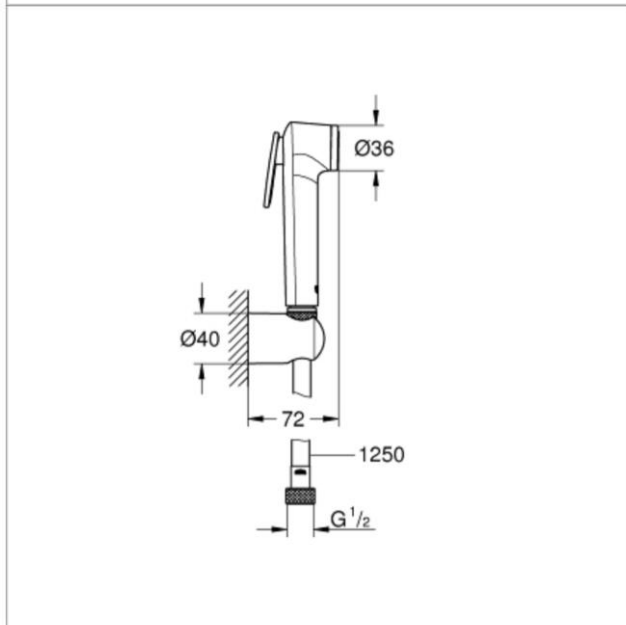

Brand

GROHE

Product Name

27513001

Description

- Bidet spray with hanger and hose

Colour / Material

GROHE StarLight chrome finish

Specifications

Size