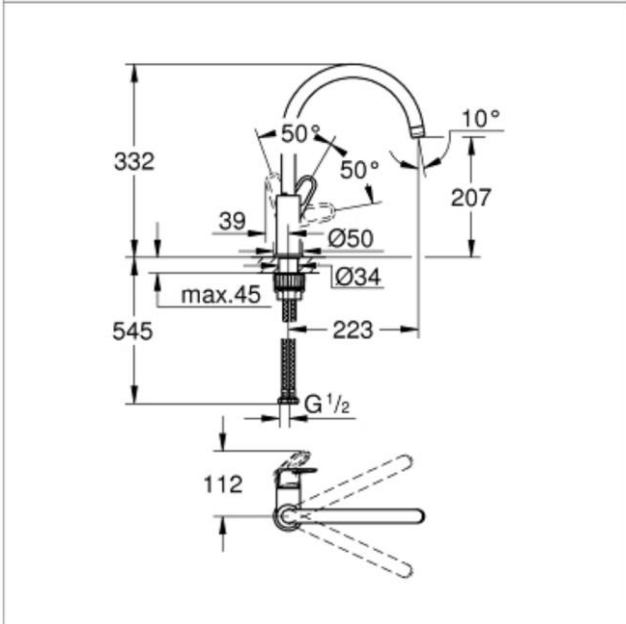

**Brand**

GROHE

**Product Name**

31 230 001

**Description**

- BauFlow single-lever sink mixer 1/2"
- Swivelling tubular spout
- GROHE StarLight chrome finish is scratch-resistant

**Colour / Material**

Chrome

**Specifications**

Water Usage : 3.10L/min