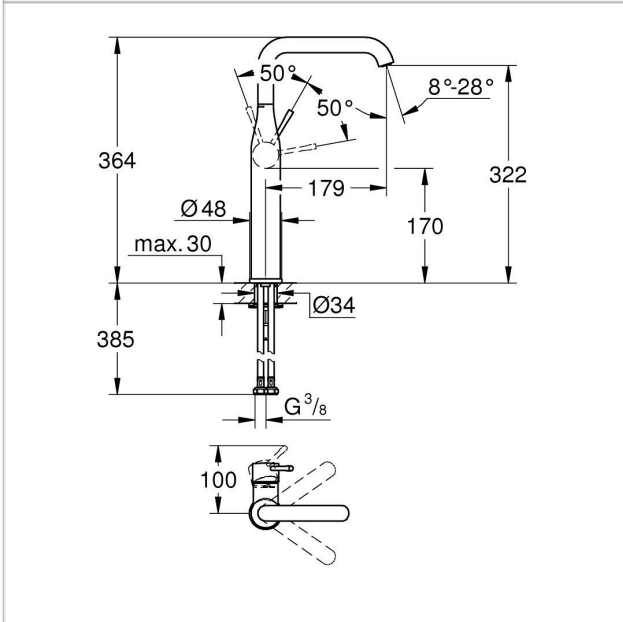

Brand

GROHE

Product Name

32901AL1

Description

- Essence Single-lever basin mixer 1/2 inch XL-Size
- single hole installation

Colour / Material

Brushed Hard Graphite

Specifications

Spout length: : 179 mm
Height: : 364 mm
Minimum pressure : 1.0 bar