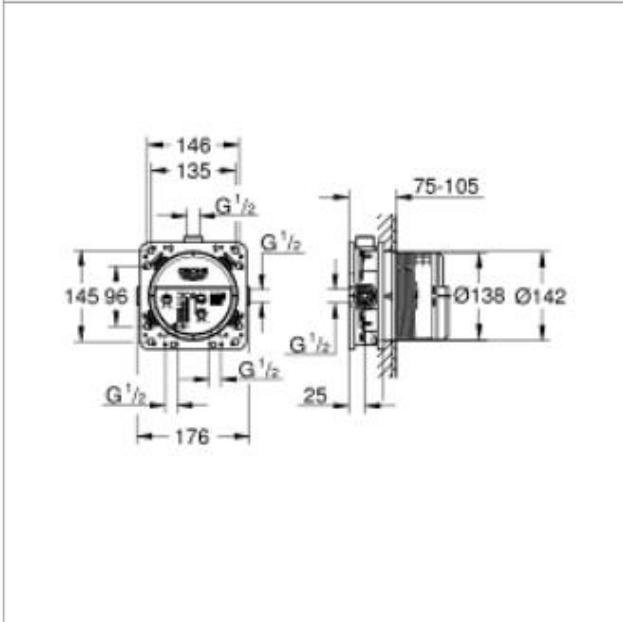

Brand

GROHE

Product Name

35600000

Description

- Rapido smartbox universal rough-in box 1/2"
- 3 outlets 1/2"
- 2 inlets below, 1/2"

Colour / Material

Specifications